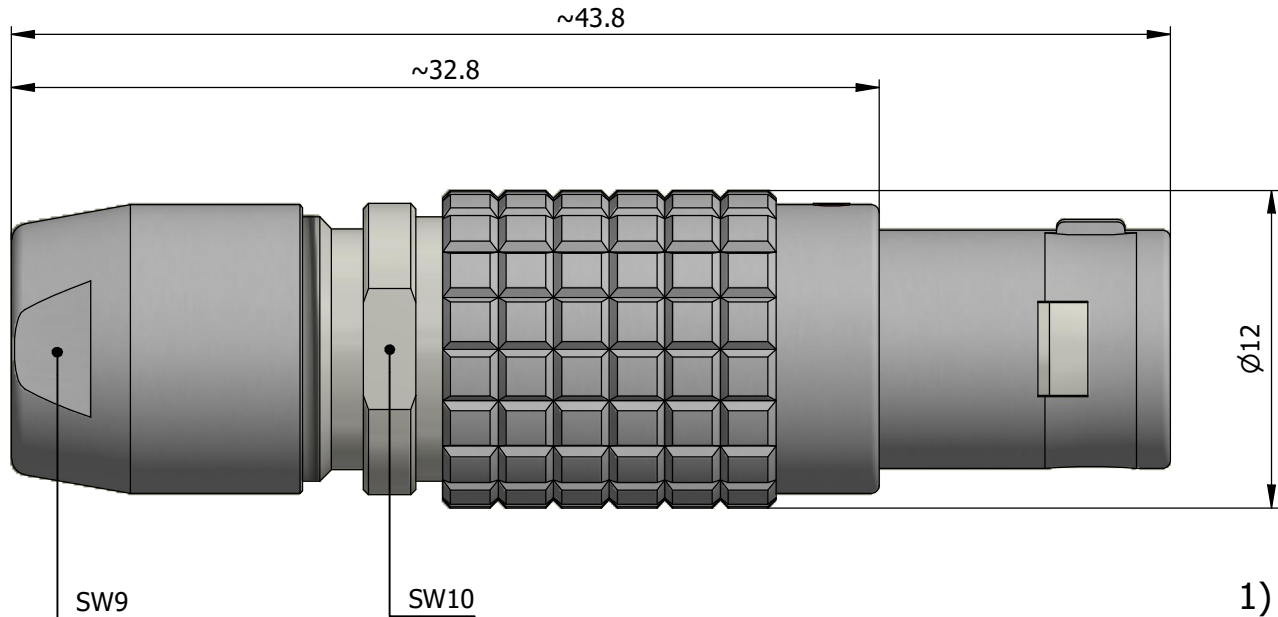

All dimensions are in millimeters (mm)

Alignment Key  
Front View

Insert Configuration  
Rear View

**Note:**

1) This picture is generic and for illustrative purposes only, and may show different keying, materials, colour, finish, and contact configuration. Minor shape or feature variations to actual item may be present.

All additional information are documented on the datasheet (See below link or QR Code)  
[www.lemo.com/pdf/FGL.1B.308.CLLD52.pdf](http://www.lemo.com/pdf/FGL.1B.308.CLLD52.pdf)

Model	Alignment Key	Series	Insert Config.	Housing	Insulator	Contact	Collet Type	Cable Ø	Variant
FGL	.1B	.308	.CLLD52						

	<b>Straight plug, cable collet</b> Series 1B		Drawn 18.11.2024 MARI/MARI
	 LEMO SA Chemin des Champs-Courbes 28 1024 Ecublens - SWITZERLAND		Checked 18.11.2024 OBAR
	Tel. (+41 21) 695 16 00 email : info@lemo.com www.lemo.com		Modified 00 18.11.2024/MARI
	CD		DO NOT SCALE DRAWING
<b>FGL.1B.308.CLLD52</b>			