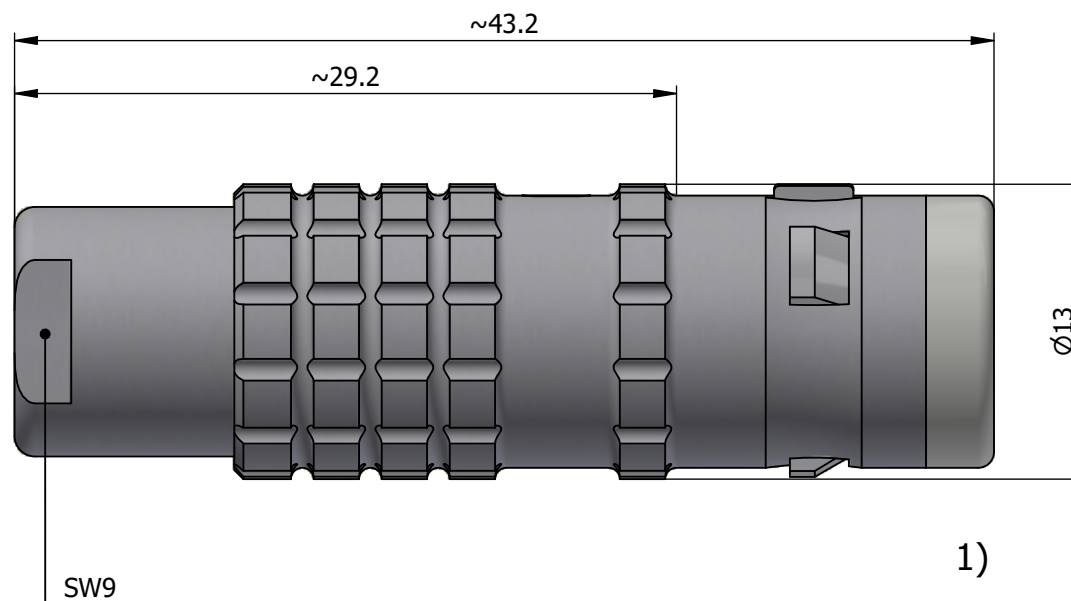

All dimensions are in millimeters (mm)

Alignment Key
Front View

Insert Configuration
Rear View

Note:

1) This picture is generic and for illustrative purposes only, and may show different keying, materials, colour, finish, and contact configuration. Minor shape or feature variations to actual item may be present.

All additional information are documented on the datasheet (See below link or QR Code)
www.lemo.com/pdf/FGL.1K.304.CLLC30.pdf

| | | | | | | | | | |
|-------|---------------|--------|----------------|---------|-----------|---------|-------------|---------|---------|
| Model | Alignment Key | Series | Insert Config. | Housing | Insulator | Contact | Collet Type | Cable Ø | Variant |
| FGL | .1K | .304 | .CLLC30 | | | | | | |