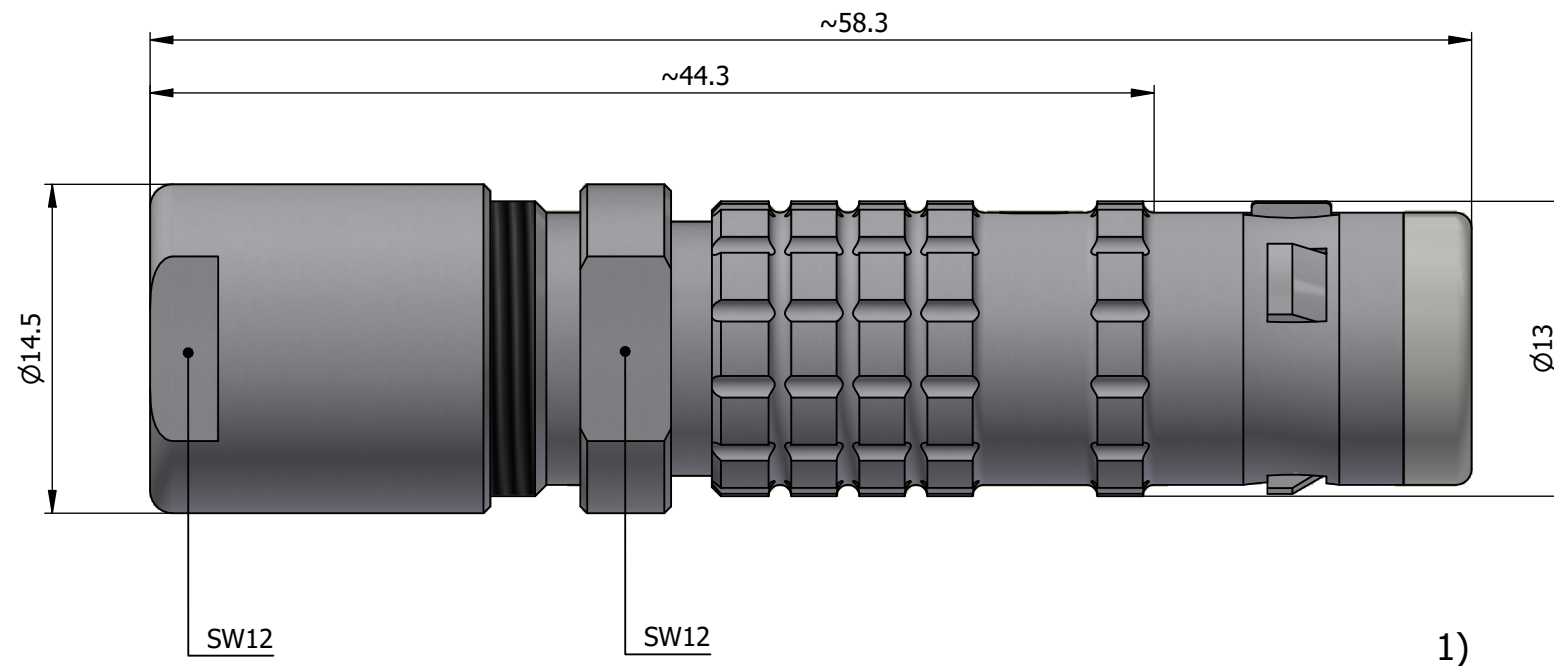

All dimensions are in millimeters (mm)

Alignment Key
Front View

Insert Configuration
Rear View

Note:

1) This picture is generic and for illustrative purposes only, and may show different keying, materials, colour, finish, and contact configuration. Minor shape or feature variations to actual item may be present.

All additional information are documented on the datasheet (See below link or QR Code)
www.lemo.com/pdf/FGL.1K.304.CLLK85.pdf

Model	Alignment Key	Series	Insert Config.	Housing	Insulator	Contact	Collet Type	Cable Ø	Variant
FGL	.1K	.304	.CLLK85						