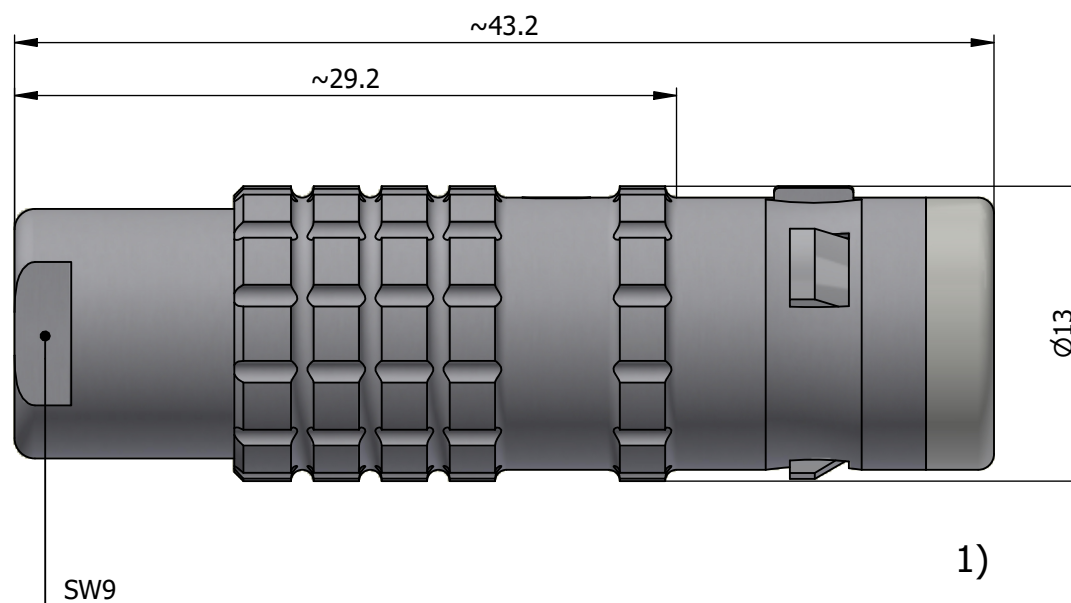

All dimensions are in millimeters (mm)

Alignment Key  
Front View

Insert Configuration  
Rear View

**Note:**

1) This picture is generic and for illustrative purposes only, and may show different keying, materials, colour, finish, and contact configuration. Minor shape or feature variations to actual item may be present.

All additional information are documented on the datasheet (See below link or QR Code)  
[www.lemo.com/pdf/FGL.1K.304.CYMC55.pdf](http://www.lemo.com/pdf/FGL.1K.304.CYMC55.pdf)

Model	Alignment Key	Series	Insert Config.	Housing	Insulator	Contact	Collet Type	Cable Ø	Variant
FGL	.1K	.304	.CYMC55						