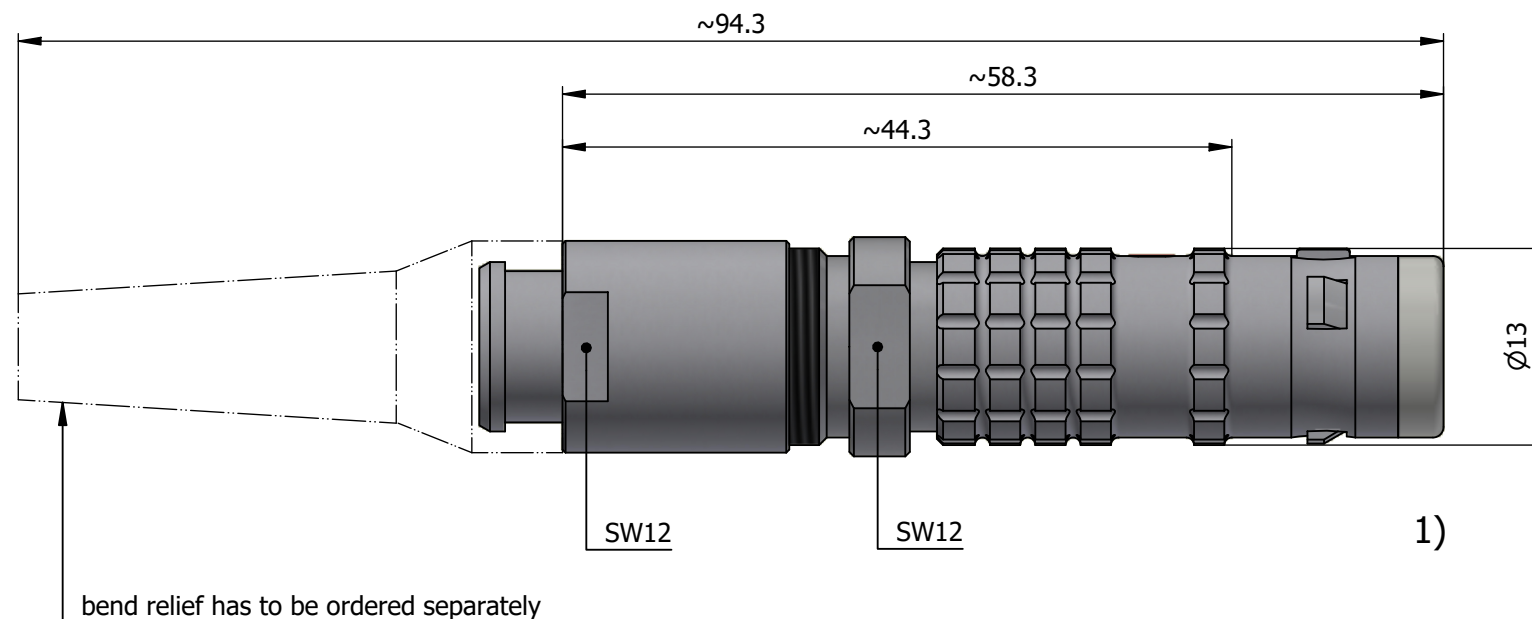

All dimensions are in millimeters (mm)

Alignment Key
Front View

Insert Configuration
Rear View

Note:

1) This picture is generic and for illustrative purposes only, and may show different keying, materials, colour, finish, and contact configuration. Minor shape or feature variations to actual item may be present.

All additional information are documented on the datasheet (See below link or QR Code)
www.lemo.com/pdf/FGL.1K.304.CYPK70Z.pdf

Model	Alignment Key	Series	Insert Config.	Housing	Insulator	Contact	Collet Type	Cable Ø	Variant
FGL	.1K	.304	.CYPK70Z						