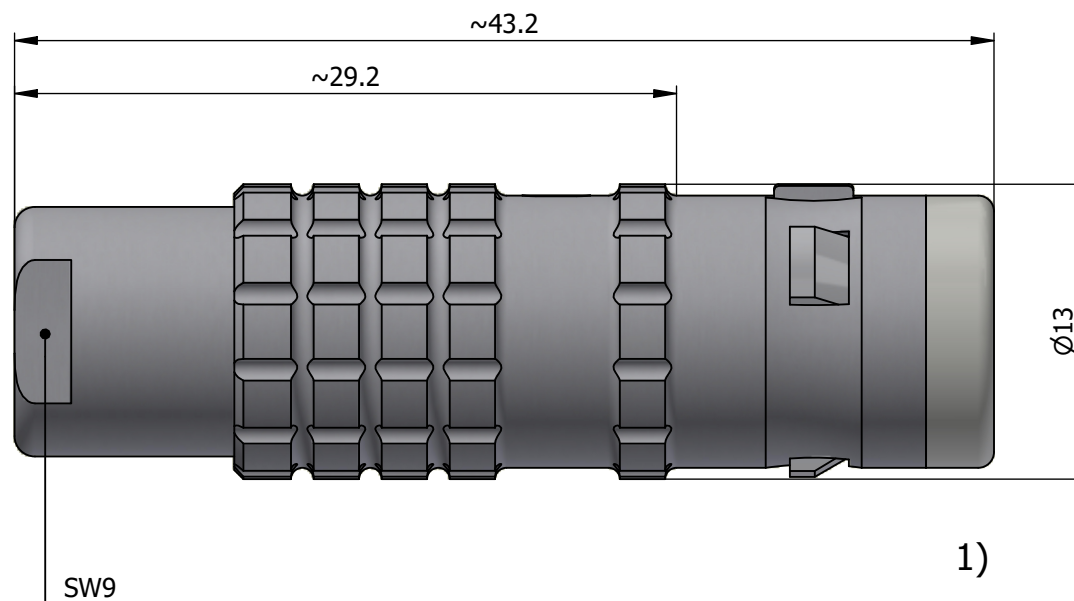

All dimensions are in millimeters (mm)

Alignment Key  
Front View

Insert Configuration  
Rear View

**Note:**

1) This picture is generic and for illustrative purposes only, and may show different keying, materials, colour, finish, and contact configuration. Minor shape or feature variations to actual item may be present.

All additional information are documented on the datasheet (See below link or QR Code)  
[www.lemo.com/pdf/FGL.1K.305.CLLC50.pdf](http://www.lemo.com/pdf/FGL.1K.305.CLLC50.pdf)

Model	Alignment Key	Series	Insert Config.	Housing	Insulator	Contact	Collet Type	Cable Ø	Variant
FGL	.1K	.305	.CLLC50						