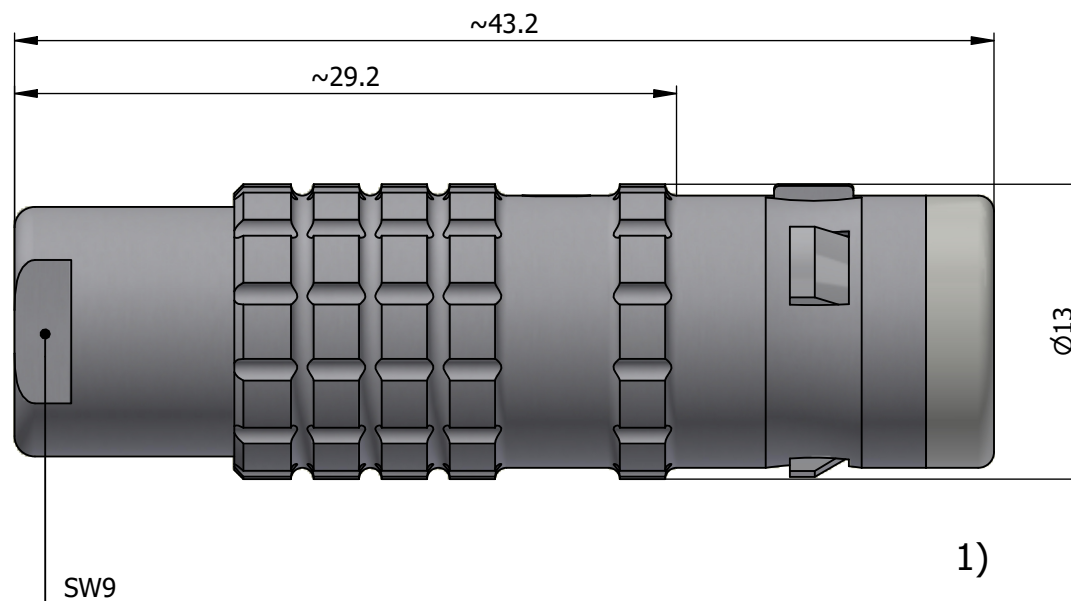

All dimensions are in millimeters (mm)

Alignment Key
Front View

Insert Configuration
Rear View

Note:

1) This picture is generic and for illustrative purposes only, and may show different keying, materials, colour, finish, and contact configuration. Minor shape or feature variations to actual item may be present.

All additional information are documented on the datasheet (See below link or QR Code)
www.lemo.com/pdf/FGL.1K.306.CLLC50.pdf

Model	Alignment Key	Series	Insert Config.	Housing	Insulator	Contact	Collet Type	Cable Ø	Variant
FGL	.1K	.306	.CLLC50						