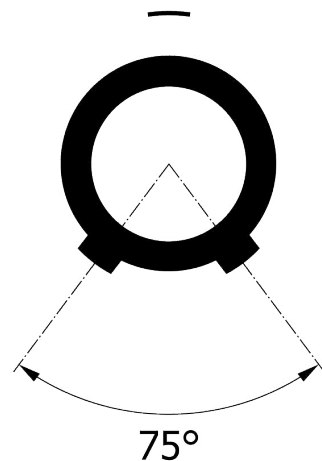

All dimensions are in millimeters (mm)

Alignment Key
Front View

Insert Configuration
Rear View

Note:

1) This picture is generic and for illustrative purposes only, and may show different keying, materials, colour, finish, and contact configuration. Minor shape or feature variations to actual item may be present.

All additional information are documented on the datasheet (See below link or QR Code)
www.lemo.com/pdf/FGL.1K.306.CLLC50.pdf

Model	Alignment Key	Series	Insert Config.	Housing	Insulator	Contact	Collet Type	Cable Ø	Variant
FGL	.1K	.306	.CLLC50						