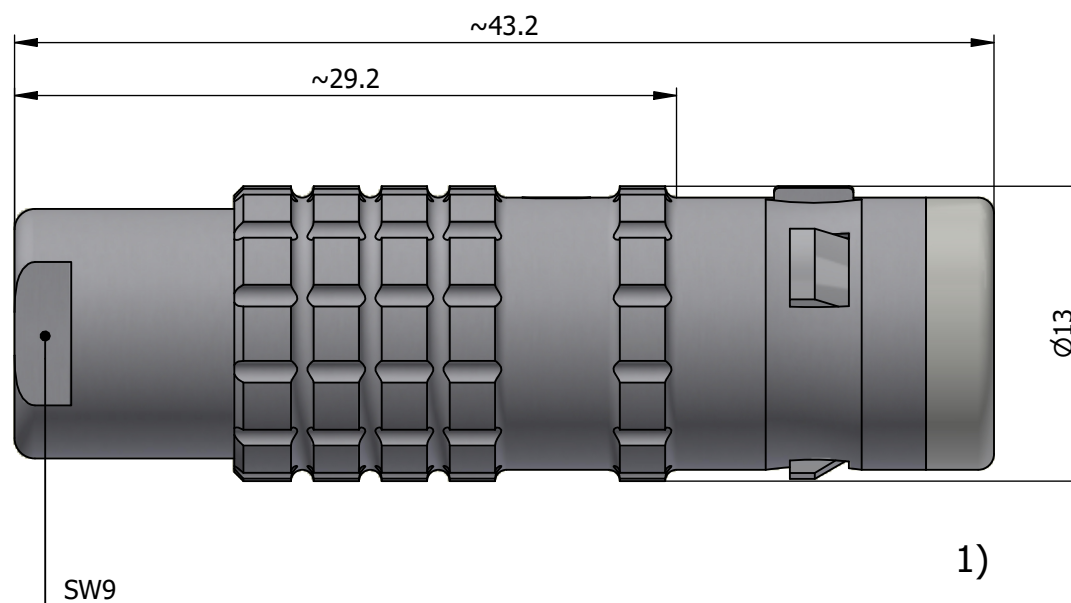

All dimensions are in millimeters (mm)

Alignment Key
Front View

Insert Configuration
Rear View

Note:

1) This picture is generic and for illustrative purposes only, and may show different keying, materials, colour, finish, and contact configuration. Minor shape or feature variations to actual item may be present.

All additional information are documented on the datasheet (See below link or QR Code)
www.lemo.com/pdf/FGL.1K.306.CLLC65.pdf

Model	Alignment Key	Series	Insert Config.	Housing	Insulator	Contact	Collet Type	Cable Ø	Variant
FGL	.1K	.306	.CLLC65						