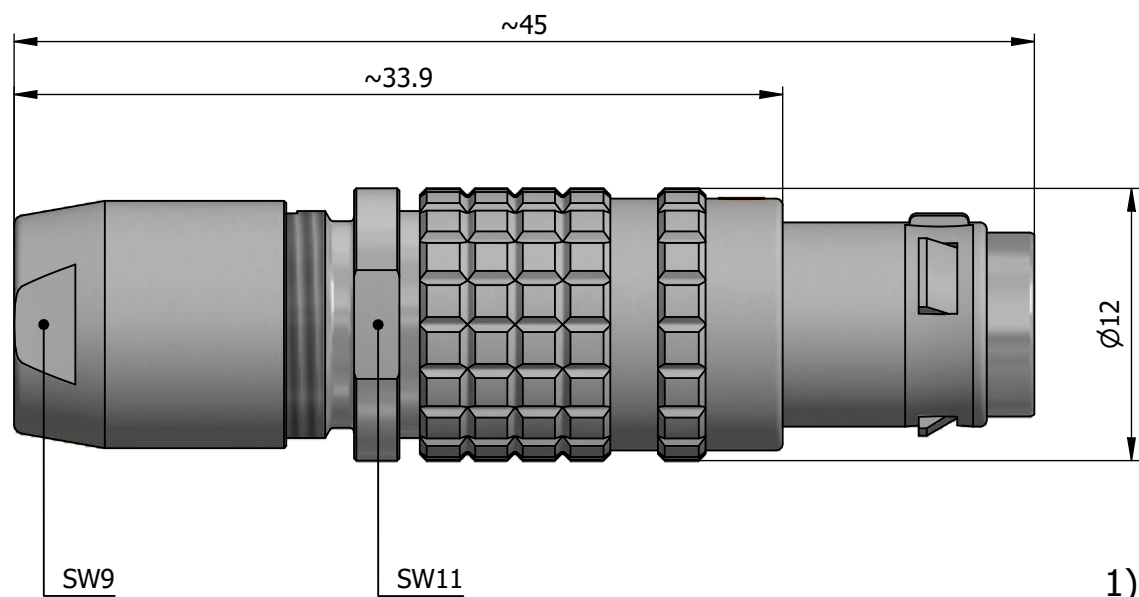

All dimensions are in millimeters (mm)

Alignment Key
Front View

Insert Configuration
Rear View

Note:

1) This picture is generic and for illustrative purposes only, and may show different keying, materials, colour, finish, and contact configuration. Minor shape or feature variations to actual item may be present.

All additional information are documented on the datasheet (See below link or QR Code)
www.lemo.com/pdf/FGL.1T.308.CLLC50.pdf

Model	Alignment Key	Series	Insert Config.	Housing	Insulator	Contact	Collet Type	Cable Ø	Variant
FGL	.1T	.308	.CLLC50						