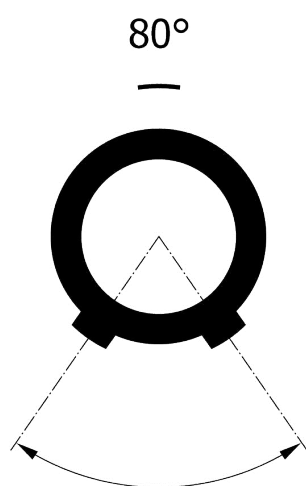

All dimensions are in millimeters (mm)

Alignment Key
Front View

Insert Configuration
Rear View

Note:

1) This picture is generic and for illustrative purposes only, and may show different keying, materials, colour, finish, and contact configuration. Minor shape or feature variations to actual item may be present.

All additional information are documented on the datasheet (See below link or QR Code)
www.lemo.com/pdf/FGL.1T.308.CLLC50.pdf

Model	Alignment Key	Series	Insert Config.	Housing	Insulator	Contact	Collet Type	Cable Ø	Variant
FGL	.1T	.308	.CLLC50						