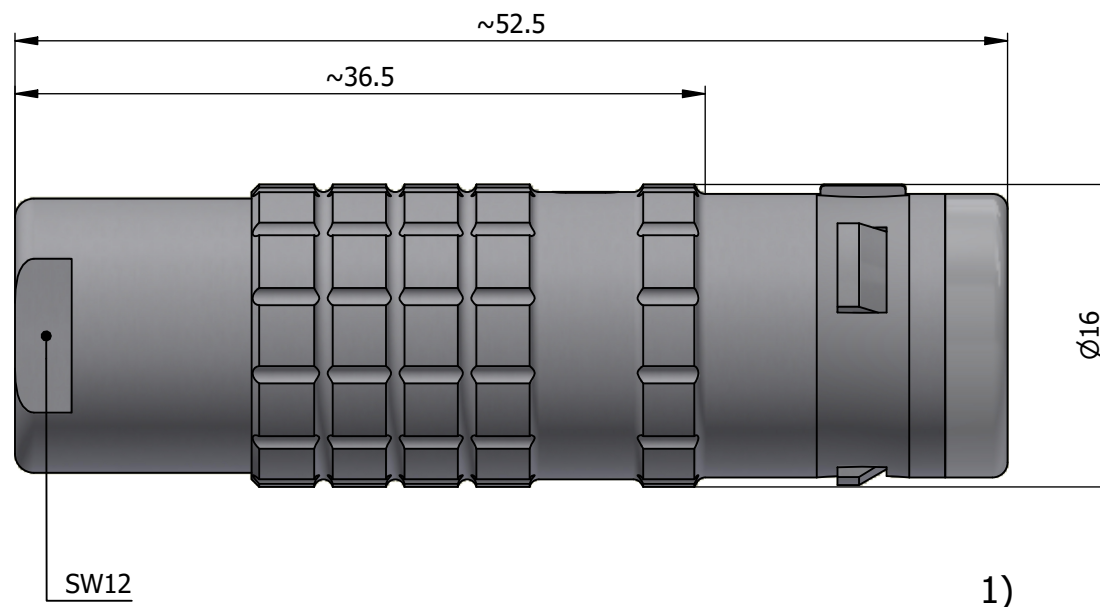

All dimensions are in millimeters (mm)

Alignment Key
Front View

Insert Configuration
Rear View

Note:

1) This picture is generic and for illustrative purposes only, and may show different keying, materials, colour, finish, and contact configuration. Minor shape or feature variations to actual item may be present.

All additional information are documented on the datasheet (See below link or QR Code)
www.lemo.com/pdf/FGL.2K.306.CLLC70.pdf

Model	Alignment Key	Series	Insert Config.	Housing	Insulator	Contact	Collet Type	Cable Ø	Variant
FGL	.2K	.306	.CLLC70						