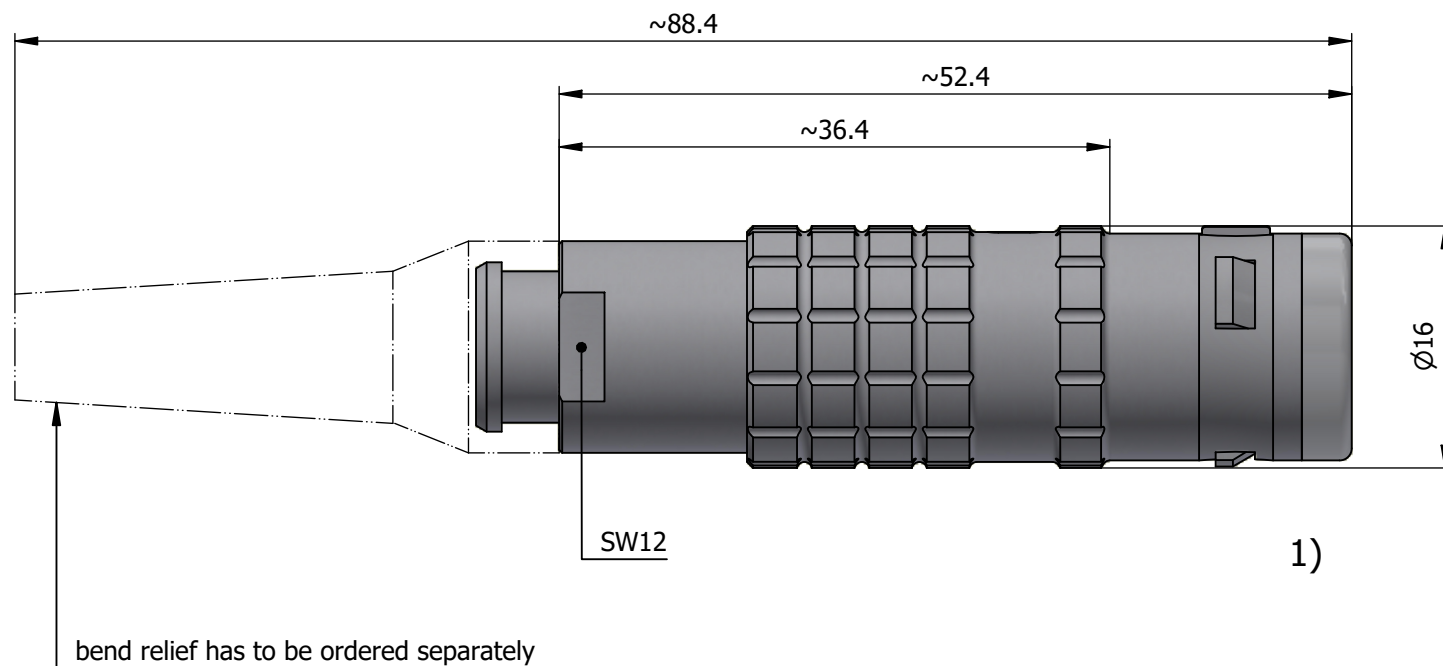

All dimensions are in millimeters (mm)

Alignment Key
Front View

Insert Configuration
Rear View

Note:

1) This picture is generic and for illustrative purposes only, and may show different keying, materials, colour, finish, and contact configuration. Minor shape or feature variations to actual item may be present.

All additional information are documented on the datasheet (See below link or QR Code)
www.lemo.com/pdf/FGL.2K.306.CLLC70Z.pdf

Model	Alignment Key	Series	Insert Config.	Housing	Insulator	Contact	Collet Type	Cable Ø	Variant
FGL	.2K	.306	.CLLC70Z						