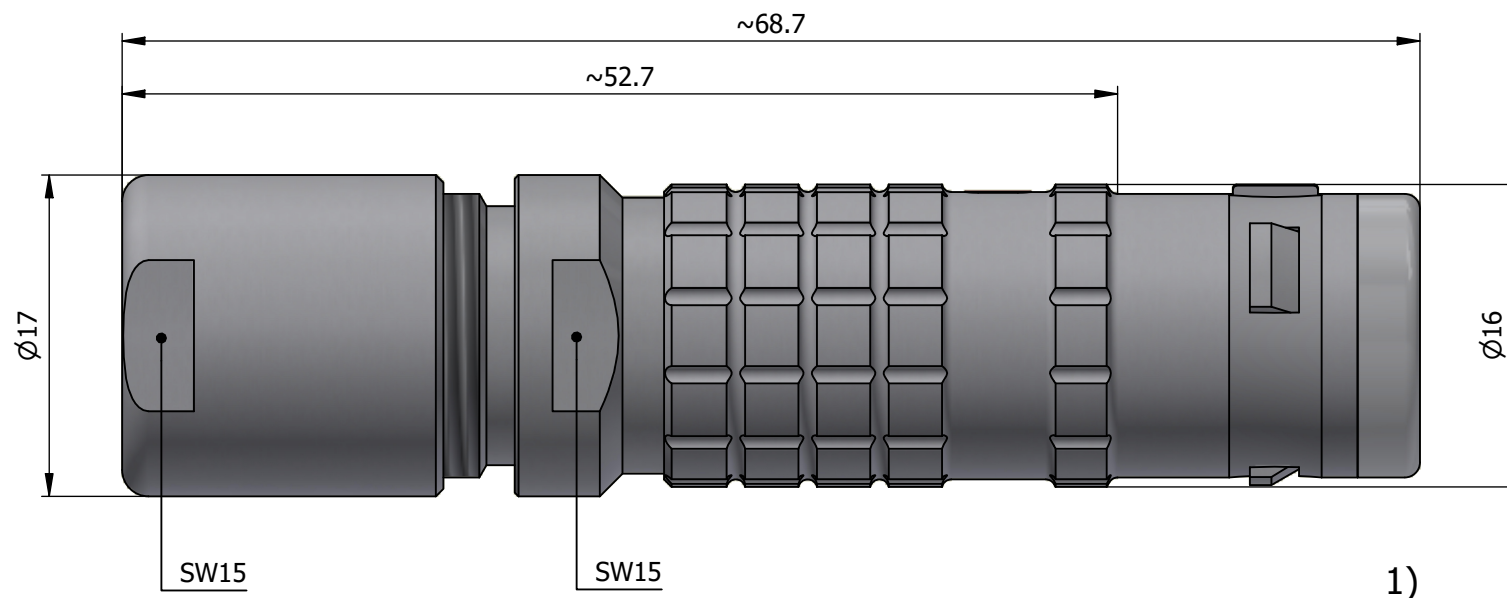

All dimensions are in millimeters (mm)

Alignment Key
Front View

Insert Configuration
Rear View

Note:

1) This picture is generic and for illustrative purposes only, and may show different keying, materials, colour, finish, and contact configuration. Minor shape or feature variations to actual item may be present.

All additional information are documented on the datasheet (See below link or QR Code)
www.lemo.com/pdf/FGL.2K.306.CLLK95.pdf

Model	Alignment Key	Series	Insert Config.	Housing	Insulator	Contact	Collet Type	Cable ϕ	Variant
FGL		2K	306				CLLK95		

	Straight plug, oversize cable collet Series 2K		Drawn 23.08.2024 MARI / MARI
	 LEMO SA Chemin des Champs-Courbes 28 1024 Ecublens - SWITZERLAND		Checked 23.08.2024 OBAR
Tel. (+41 21) 695 16 00 email : info@lemo.com www.lemo.com		Modified 00 23.08.2024 / MARI	DO NOT SCALE DRAWING
CD		FGL.2K.306.CLLK95	