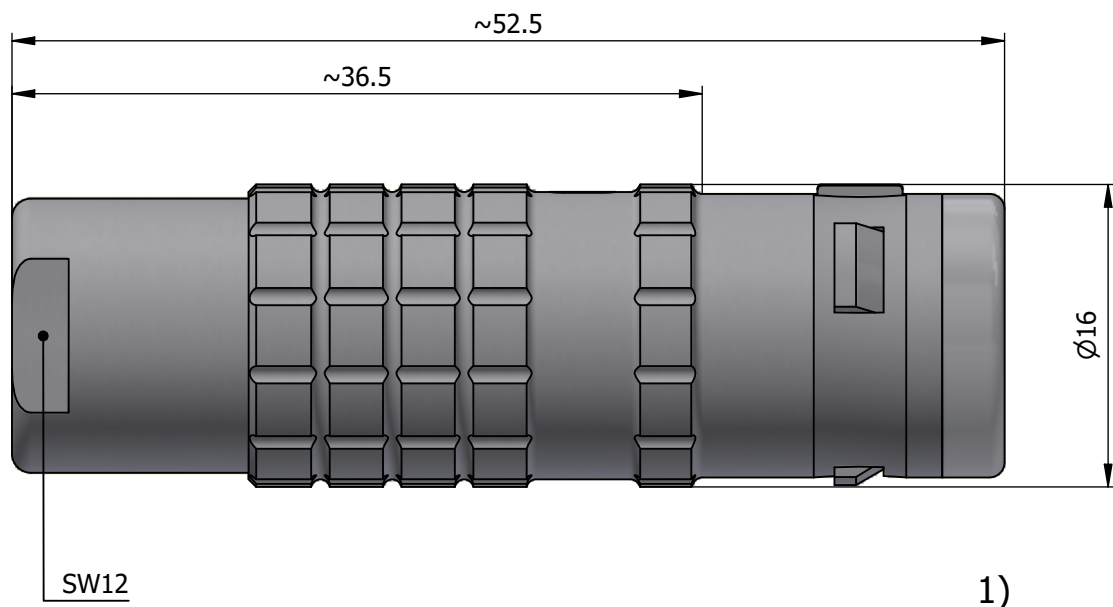

All dimensions are in millimeters (mm)

Alignment Key  
Front View

Insert Configuration  
Rear View

**Note:**

1) This picture is generic and for illustrative purposes only, and may show different keying, materials, colour, finish, and contact configuration. Minor shape or feature variations to actual item may be present.

All additional information are documented on the datasheet (See below link or QR Code)  
[www.lemo.com/pdf/FGL.2K.316.CLLC60.pdf](http://www.lemo.com/pdf/FGL.2K.316.CLLC60.pdf)

Model	Alignment Key	Series	Insert Config.	Housing	Insulator	Contact	Collet Type	Cable Ø	Variant
FGL		.2K	.316						
CLLC60									

 Datasheet	<b>Straight plug, cable collet</b> Series 2K		Drawn 15.07.2024 MARI / MARI
	 LEMO SA Chemin des Champs-Courbes 28 1024 Ecublens - SWITZERLAND		Checked 15.07.2024 OBAR
	Tel. (+41 21) 695 16 00 email : info@lemo.com www.lemo.com		Modified 00 15.07.2024 / MARI
	CD		DO NOT SCALE DRAWING
<b>FGL.2K.316.CLLC60</b>			