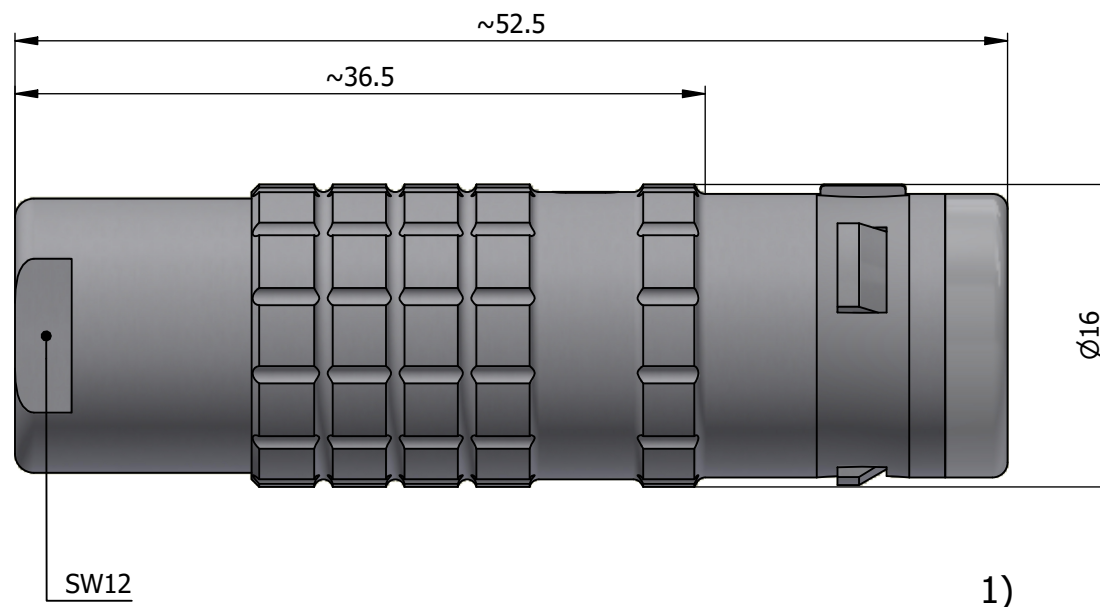

All dimensions are in millimeters (mm)

Alignment Key
Front View

Insert Configuration
Rear View

Note:

1) This picture is generic and for illustrative purposes only, and may show different keying, materials, colour, finish, and contact configuration. Minor shape or feature variations to actual item may be present.

All additional information are documented on the datasheet (See below link or QR Code)
www.lemo.com/pdf/FGL.2K.316.CLLC85.pdf

Model	Alignment Key	Series	Insert Config.	Housing	Insulator	Contact	Collet Type	Cable Ø	Variant
FGL	.2K	.316	.CLLC85						