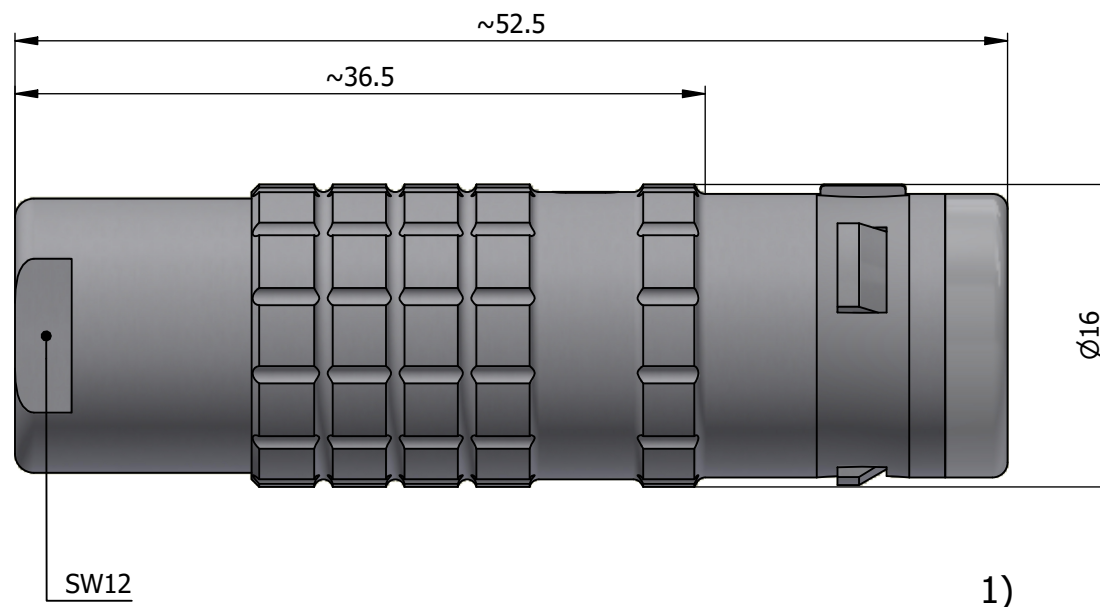

All dimensions are in millimeters (mm)

Alignment Key
Front View

Insert Configuration
Rear View

Note:

1) This picture is generic and for illustrative purposes only, and may show different keying, materials, colour, finish, and contact configuration. Minor shape or feature variations to actual item may be present.

All additional information are documented on the datasheet (See below link or QR Code)
www.lemo.com/pdf/FGL.2K.319.CLLC75.pdf

Model	Alignment Key	Series	Insert Config.	Housing	Insulator	Contact	Collet Type	Cable Ø	Variant
FGL	.2K	.319	.CLLC	75					