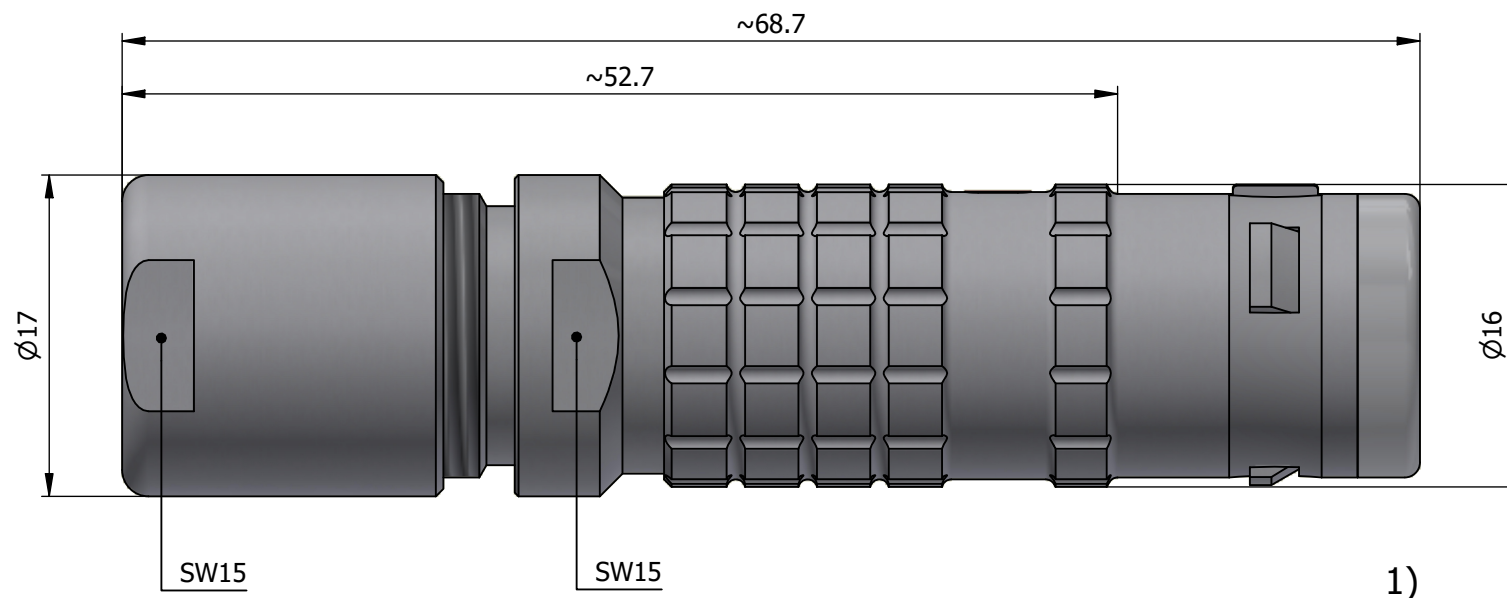

All dimensions are in millimeters (mm)

Alignment Key
Front View

Insert Configuration
Rear View

Note:

1) This picture is generic and for illustrative purposes only, and may show different keying, materials, colour, finish, and contact configuration. Minor shape or feature variations to actual item may be present.

All additional information are documented on the datasheet (See below link or QR Code)
www.lemo.com/pdf/FGL.2K.319.CLLK10.pdf

Model	Alignment Key	Series	Insert Config.	Housing	Insulator	Contact	Collet Type	Cable ϕ	Variant
FGL	.2K	.319	.CLLK10						

Datasheet 	Straight plug, oversize cable collet Series 2K		Drawn 23.08.2024 MARI / MARI
			Checked 23.08.2024 OBAR
			Modified 00 23.08.2024 / MARI
			DO NOT SCALE DRAWING
 LEMO SA Chemin des Champs-Courbes 28 1024 Ecublens - SWITZERLAND		Tel. (+41 21) 695 16 00 email : info@lemo.com www.lemo.com	CD
			FGL.2K.319.CLLK10