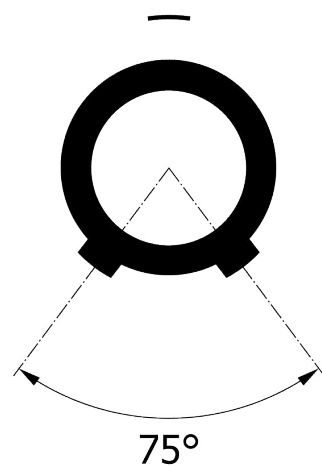

All dimensions are in millimeters (mm)

Alignment Key
Front View

Insert Configuration
Rear View

Note:

1) This picture is generic and for illustrative purposes only, and may show different keying, materials, colour, finish, and contact configuration. Minor shape or feature variations to actual item may be present.

All additional information are documented on the datasheet (See below link or QR Code)
www.lemo.com/pdf/FGL.3K.303.KLLC90Z.pdf

Model	Alignment Key	Series	Insert Config.	Housing	Insulator	Contact	Collet Type	Cable Ø	Variant
FGL		.3K	.303						KLLC90Z