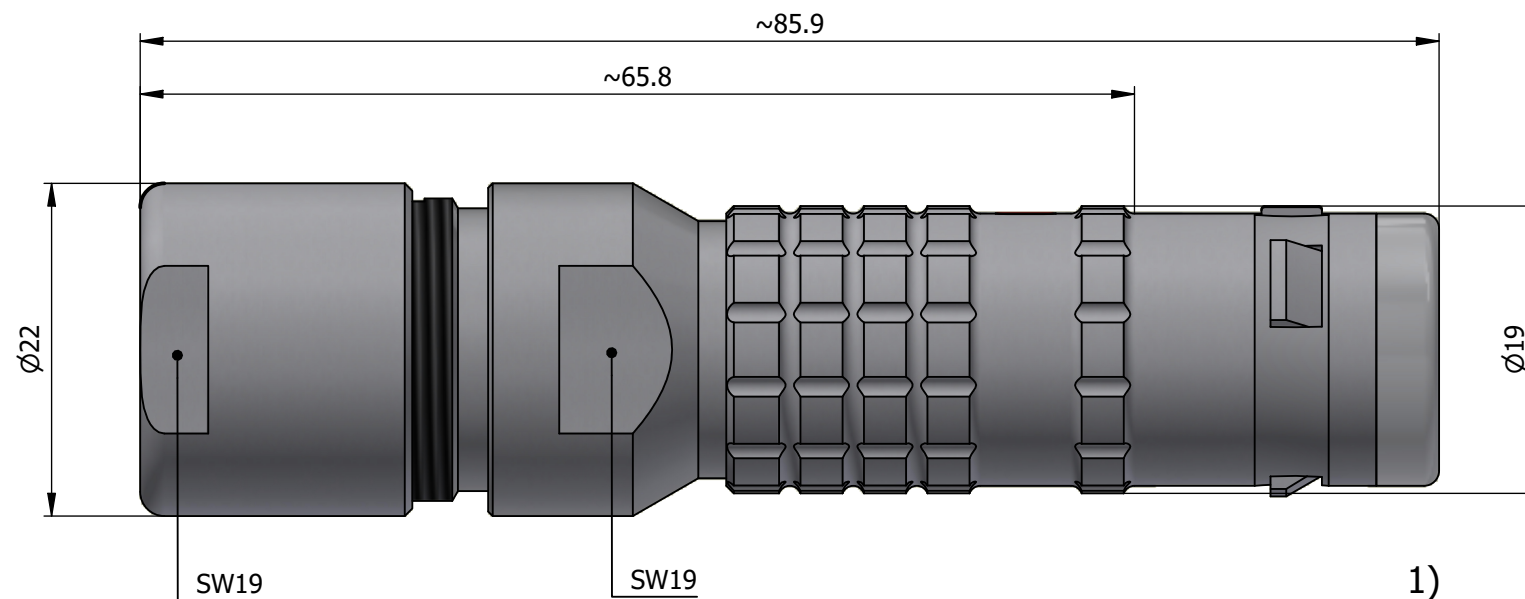

All dimensions are in millimeters (mm)

Alignment Key
Front View

Insert Configuration
Rear View

Note:

1) This picture is generic and for illustrative purposes only, and may show different keying, materials, colour, finish, and contact configuration. Minor shape or feature variations to actual item may be present.

All additional information are documented on the datasheet (See below link or QR Code)
www.lemo.com/pdf/FGL.3K.304.CLLK11.pdf

Model	Alignment Key	Series	Insert Config.	Housing	Insulator	Contact	Collet Type	Cable ϕ	Variant
FGL		3K	304						
									CLLK11

<p>Datasheet</p>	<p>Straight plug, oversize cable collet</p> <p>Series 3K</p>		<p>Drawn 26.08.2024 MARI / MARI</p>
	<p>LEMO LEMO SA Chemin des Champs-Courbes 28 1024 Ecublens - SWITZERLAND</p>		<p>Checked 26.08.2024 OBAR</p>
	<p>Tel. (+41 21) 695 16 00 email : info@lemo.com www.lemo.com</p>		<p>Modified 00 26.08.2024 / MARI</p>
<p>CD</p>		<p>DO NOT SCALE DRAWING</p>	
<p>FGL.3K.304.CLLK11</p>		<p>FGL.3K.304.CLLK11</p>	