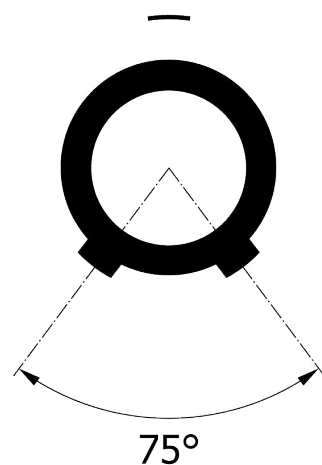

All dimensions are in millimeters (mm)

Alignment Key  
Front View

Insert Configuration  
Rear View

**Note:**

1) This picture is generic and for illustrative purposes only, and may show different keying, materials, colour, finish, and contact configuration. Minor shape or feature variations to actual item may be present.

All additional information are documented on the datasheet (See below link or QR Code)  
[www.lemo.com/pdf/FGL.3K.304.KLLC95Z.pdf](http://www.lemo.com/pdf/FGL.3K.304.KLLC95Z.pdf)

Model	Alignment Key	Series	Insert Config.	Housing	Insulator	Contact	Collet Type	Cable Ø	Variant
FGL		.3K	.304						KLLC95Z