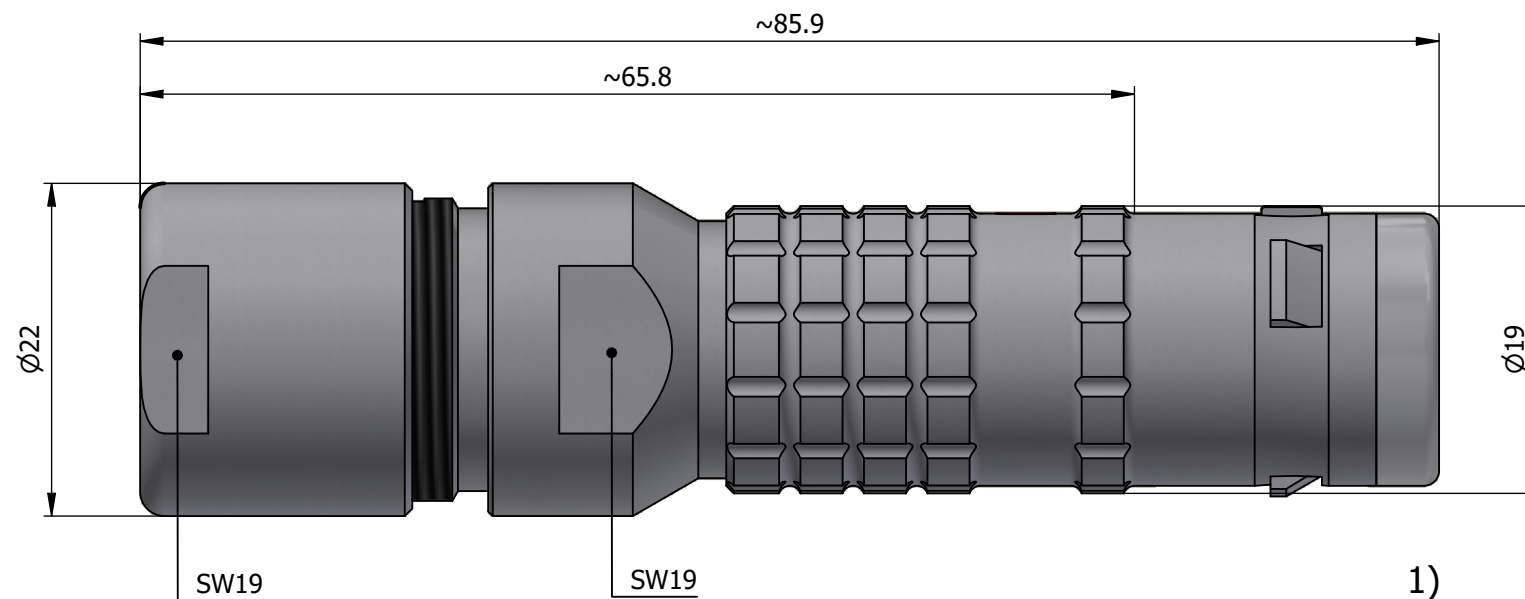

All dimensions are in millimeters (mm)

Alignment Key  
Front View

Insert Configuration  
Rear View

**Note:**

1) This picture is generic and for illustrative purposes only, and may show different keying, materials, colour, finish, and contact configuration. Minor shape or feature variations to actual item may be present.

All additional information are documented on the datasheet (See below link or QR Code)  
[www.lemo.com/pdf/FGL.3K.306.CLLK11.pdf](http://www.lemo.com/pdf/FGL.3K.306.CLLK11.pdf)

Model	Alignment Key	Series	Insert Config.	Housing	Insulator	Contact	Collet Type	Cable $\phi$	Variant
FGL		3K	306				CLLK	11	

 Datasheet	<b>Straight plug, oversize cable collet</b> Series 3K		Drawn 26.08.2024 MARI / MARI
	 LEMO SA Chemin des Champs-Courbes 28 1024 Ecublens - SWITZERLAND		Checked 26.08.2024 OBAR
Tel. (+41 21) 695 16 00 email : info@lemo.com www.lemo.com		Modified 00 26.08.2024 / MARI	DO NOT SCALE DRAWING
CD		<b>FGL.3K.306.CLLK11</b>	