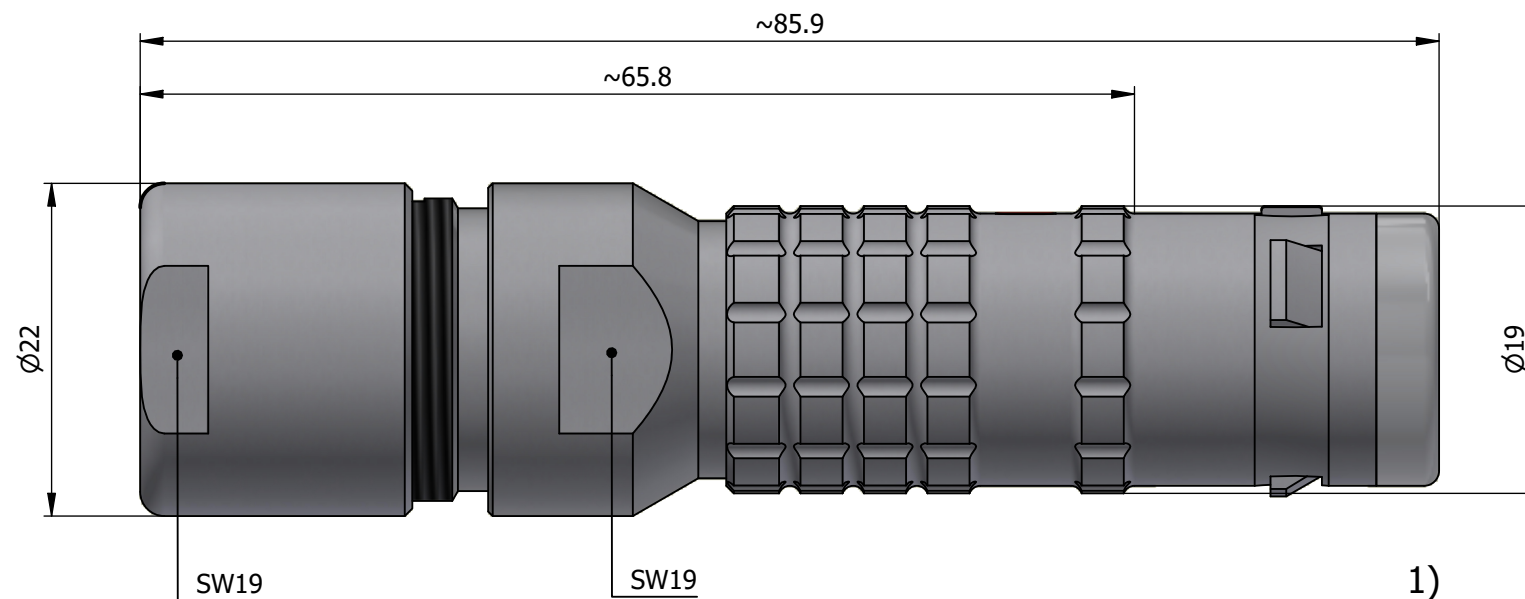

All dimensions are in millimeters (mm)

Alignment Key
Front View

Insert Configuration
Rear View

Note:

1) This picture is generic and for illustrative purposes only, and may show different keying, materials, colour, finish, and contact configuration. Minor shape or feature variations to actual item may be present.

All additional information are documented on the datasheet (See below link or QR Code)
www.lemo.com/pdf/FGL.3K.306.CLLK12.pdf

Model	Alignment Key	Series	Insert Config.	Housing	Insulator	Contact	Collet Type	Cable ϕ	Variant
FGL		3K	306				CLLK	12	

 Datasheet	Straight plug, oversize cable collet Series 3K		Drawn 26.08.2024 MARI / MARI
	 LEMO SA Chemin des Champs-Courbes 28 1024 Ecublens - SWITZERLAND		Checked 26.08.2024 OBAR
Tel. (+41 21) 695 16 00 email : info@lemo.com www.lemo.com		Modified 00 26.08.2024 / MARI	DO NOT SCALE DRAWING
CD		FGL.3K.306.CLLK12	