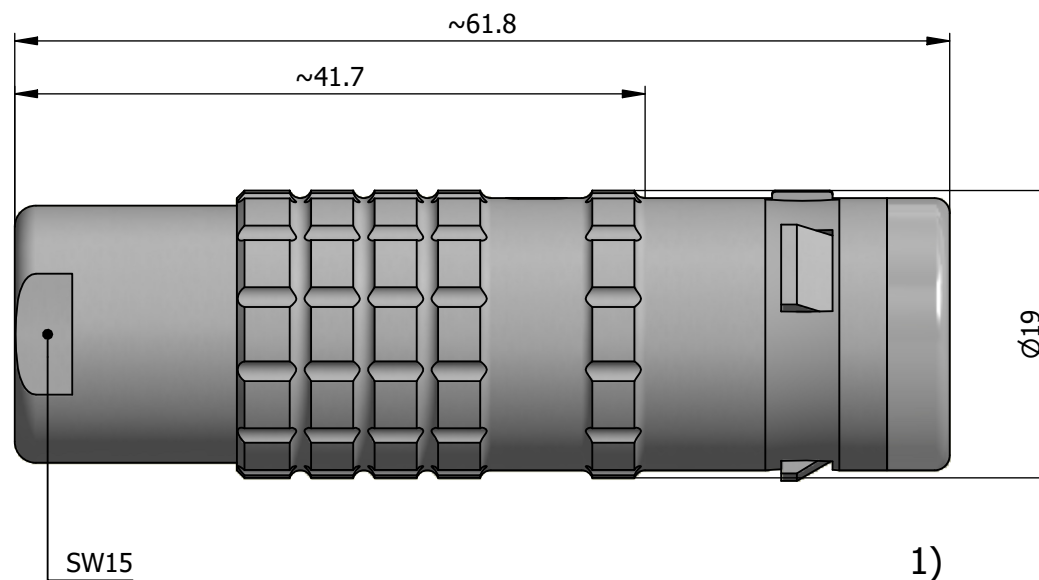

All dimensions are in millimeters (mm)

Alignment Key
Front View

Insert Configuration
Rear View

Note:

1) This picture is generic and for illustrative purposes only, and may show different keying, materials, colour, finish, and contact configuration. Minor shape or feature variations to actual item may be present.

All additional information are documented on the datasheet (See below link or QR Code)
www.lemo.com/pdf/FGL.3K.307.CLLC11.pdf

Model	Alignment Key	Series	Insert Config.	Housing	Insulator	Contact	Collet Type	Cable Ø	Variant
FGL	.3K	.307	.CLLC11						