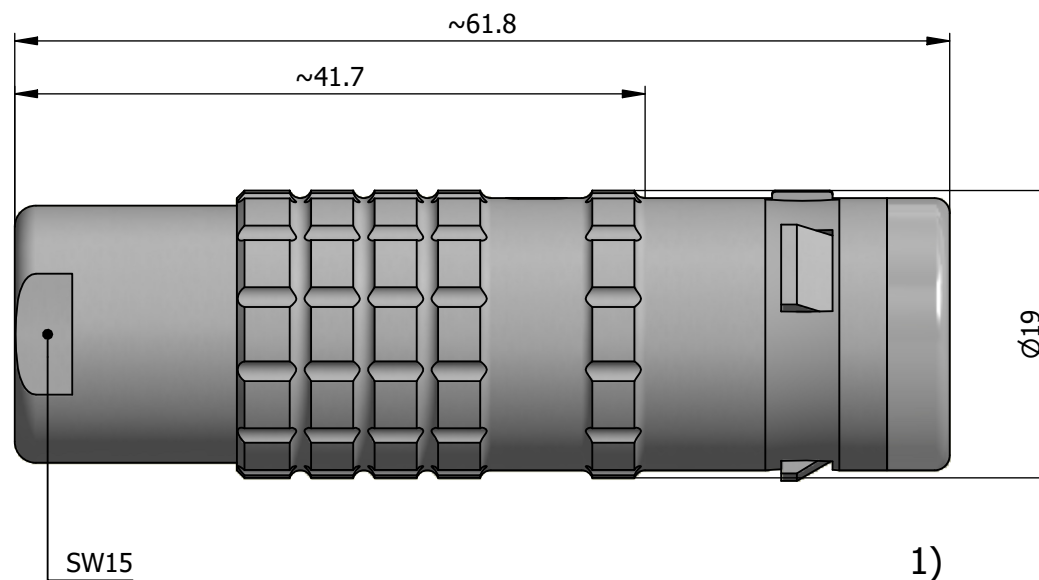

All dimensions are in millimeters (mm)

Alignment Key
Front View

Insert Configuration
Rear View

Note:

1) This picture is generic and for illustrative purposes only, and may show different keying, materials, colour, finish, and contact configuration. Minor shape or feature variations to actual item may be present.

All additional information are documented on the datasheet (See below link or QR Code)
www.lemo.com/pdf/FGL.3K.307.CLLC90.pdf

Model	Alignment Key	Series	Insert Config.	Housing	Insulator	Contact	Collet Type	Cable Ø	Variant
FGL	.3K	.307	.CLLC90						