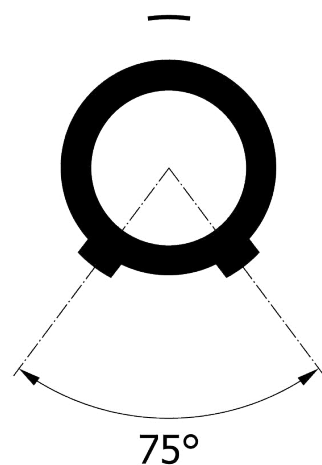

All dimensions are in millimeters (mm)

Alignment Key
Front View

Insert Configuration
Rear View

Note:

1) This picture is generic and for illustrative purposes only, and may show different keying, materials, colour, finish, and contact configuration. Minor shape or feature variations to actual item may be present.

All additional information are documented on the datasheet (See below link or QR Code)
www.lemo.com/pdf/FGL.3K.307.CLLC90Z.pdf

Model	Alignment Key	Series	Insert Config.	Housing	Insulator	Contact	Collet Type	Cable Ø	Variant
FGL	.3K	.307	.CLLC	90Z					