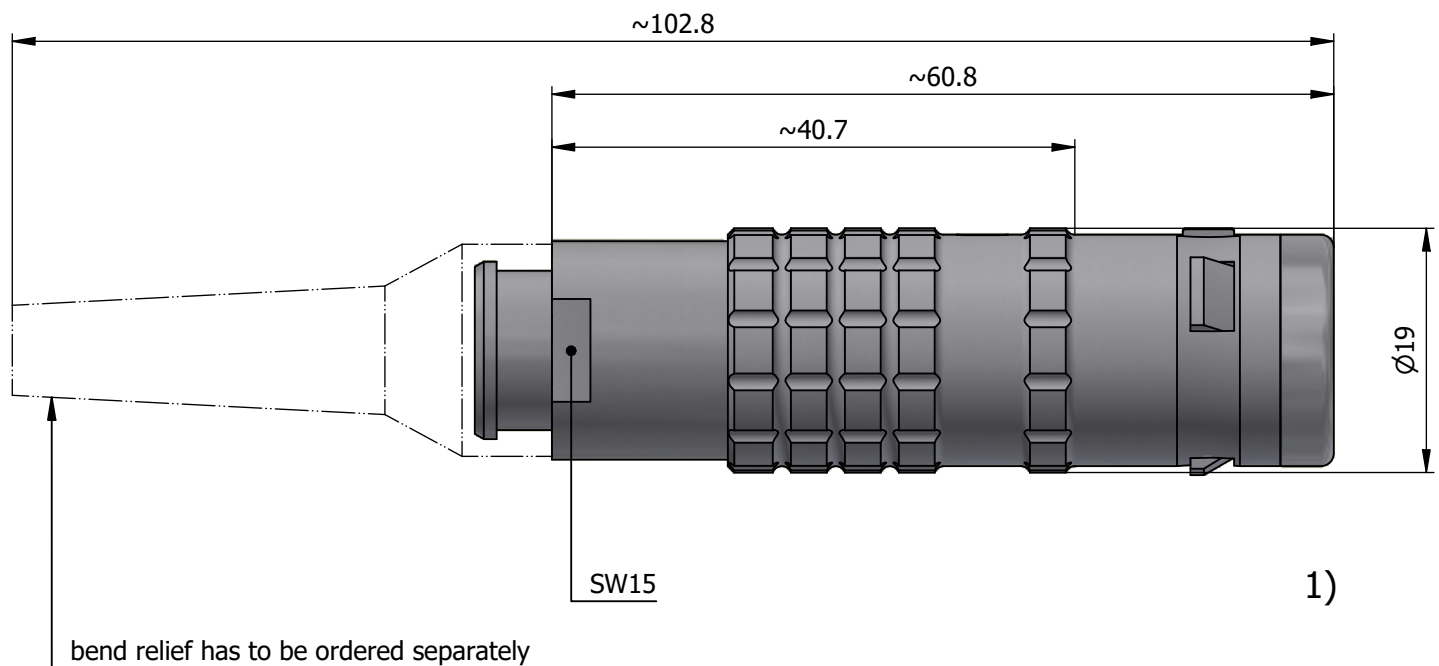

All dimensions are in millimeters (mm)

Alignment Key
Front View

Insert Configuration
Rear View

Note:

1) This picture is generic and for illustrative purposes only, and may show different keying, materials, colour, finish, and contact configuration. Minor shape or feature variations to actual item may be present.

All additional information are documented on the datasheet (See below link or QR Code)
www.lemo.com/pdf/FGL.3K.307.CLLC90Z.pdf

Model	Alignment Key	Series	Insert Config.	Housing	Insulator	Contact	Collet Type	Cable Ø	Variant
FGL	.3K	.307	.CLLC	90Z					