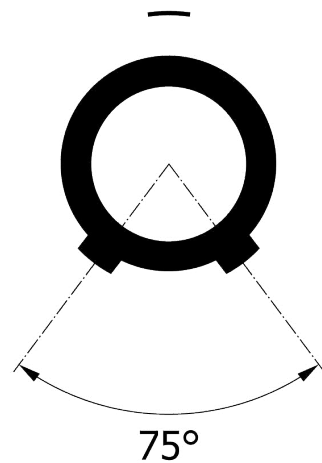

All dimensions are in millimeters (mm)

Alignment Key
Front View

Insert Configuration
Rear View

Note:

1) This picture is generic and for illustrative purposes only, and may show different keying, materials, colour, finish, and contact configuration. Minor shape or feature variations to actual item may be present.

All additional information are documented on the datasheet (See below link or QR Code)
www.lemo.com/pdf/FGL.3K.310.CLLC90Z.pdf

Model	Alignment Key	Series	Insert Config.	Housing	Insulator	Contact	Collet Type	Cable Ø	Variant
FGL	.3K	.310	.CLLC	90Z					