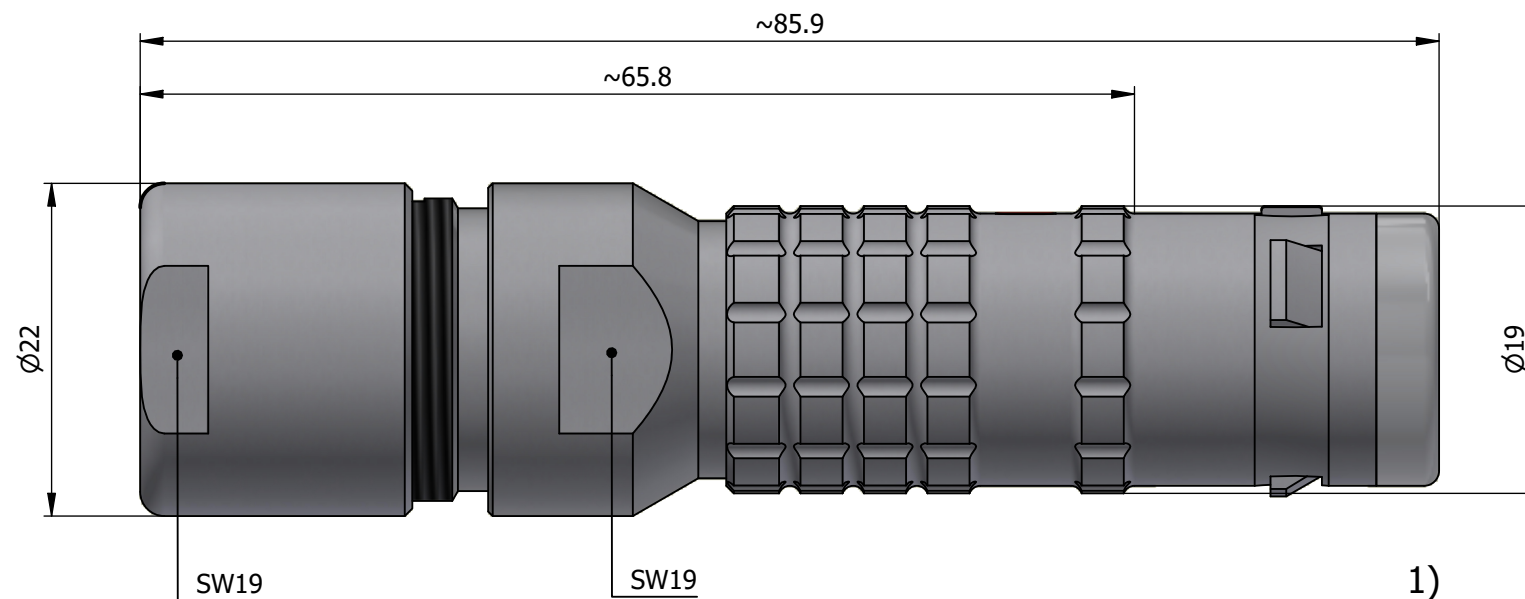

All dimensions are in millimeters (mm)

Alignment Key  
Front View

Insert Configuration  
Rear View

**Note:**

1) This picture is generic and for illustrative purposes only, and may show different keying, materials, colour, finish, and contact configuration. Minor shape or feature variations to actual item may be present.

All additional information are documented on the datasheet (See below link or QR Code)  
[www.lemo.com/pdf/FGL.3K.310.CLLK15.pdf](http://www.lemo.com/pdf/FGL.3K.310.CLLK15.pdf)

Model	Alignment Key	Series	Insert Config.	Housing	Insulator	Contact	Collet Type	Cable $\phi$	Variant
FGL		.3K	.310						
FGL.3K.310.CLLK15									

	<b>Straight plug, oversize cable collet</b> Series 3K		Drawn 26.08.2024 MARI / MARI
			Checked 26.08.2024 OBAR
			Modified 00 26.08.2024 / MARI
			DO NOT SCALE DRAWING
 LEMO SA Chemin des Champs-Courbes 28 1024 Ecublens - SWITZERLAND	Tel. (+41 21) 695 16 00 email : info@lemo.com www.lemo.com	CD	<b>FGL.3K.310.CLLK15</b>