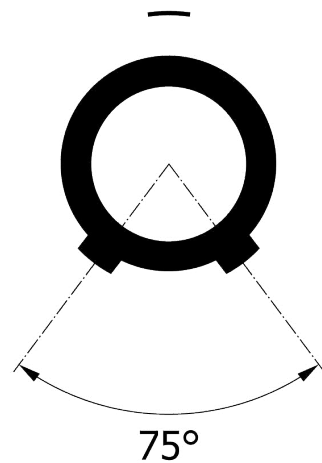

All dimensions are in millimeters (mm)

Alignment Key
Front View

Insert Configuration
Rear View

Note:

1) This picture is generic and for illustrative purposes only, and may show different keying, materials, colour, finish, and contact configuration. Minor shape or feature variations to actual item may be present.

All additional information are documented on the datasheet (See below link or QR Code)
www.lemo.com/pdf/FGL.3K.320.CLLC75Z.pdf

Model	Alignment Key	Series	Insert Config.	Housing	Insulator	Contact	Collet Type	Cable Ø	Variant
FGL		.3K	.320						.CLLC75Z