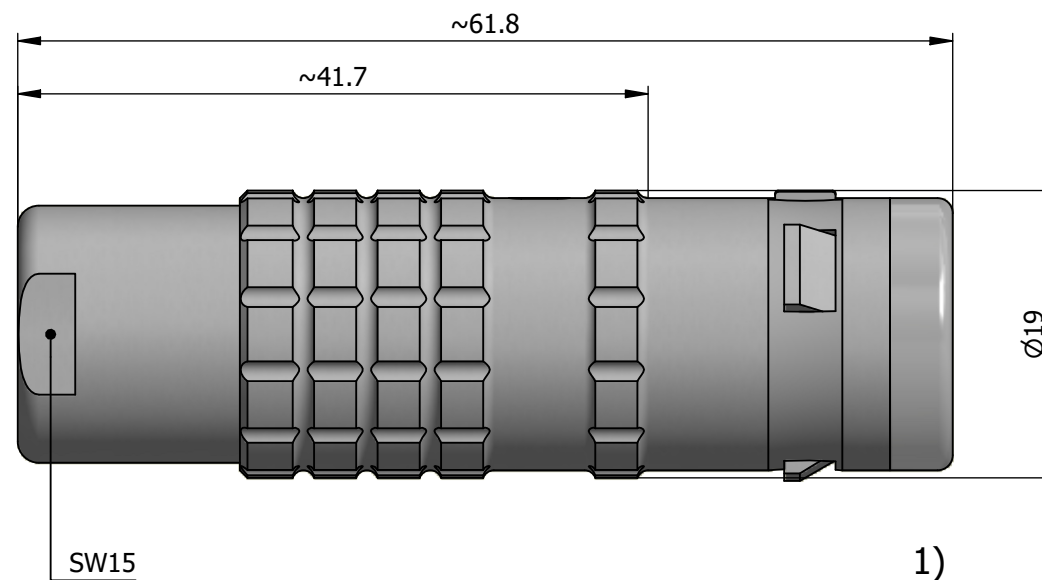

All dimensions are in millimeters (mm)

Alignment Key
Front View

Insert Configuration
Rear View

Note:

1) This picture is generic and for illustrative purposes only, and may show different keying, materials, colour, finish, and contact configuration. Minor shape or feature variations to actual item may be present.

All additional information are documented on the datasheet (See below link or QR Code)
www.lemo.com/pdf/FGL.3K.320.CYMC11.pdf

Model	Alignment Key	Series	Insert Config.	Housing	Insulator	Contact	Collet Type	Cable Ø	Variant
FGL		.3K	.320						CYMC11