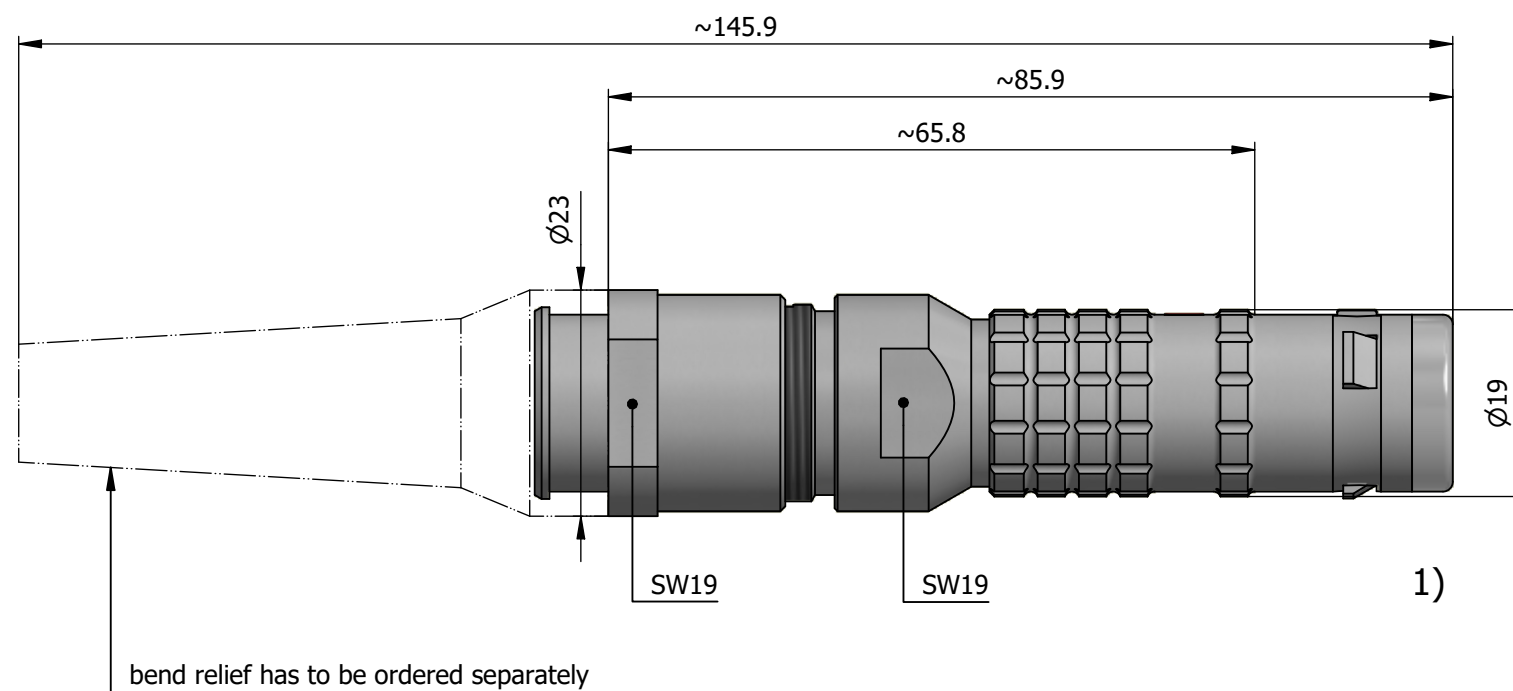

All dimensions are in millimeters (mm)

Alignment Key  
Front View

Insert Configuration  
Rear View

**Note:**

1) This picture is generic and for illustrative purposes only, and may show different keying, materials, colour, finish, and contact configuration. Minor shape or feature variations to actual item may be present.

All additional information are documented on the datasheet (See below link or QR Code)  
[www.lemo.com/pdf/FGL.3K.324.CLLK15Z.pdf](http://www.lemo.com/pdf/FGL.3K.324.CLLK15Z.pdf)

|       |               |        |                |         |           |         |             |         |         |
|-------|---------------|--------|----------------|---------|-----------|---------|-------------|---------|---------|
| Model | Alignment Key | Series | Insert Config. | Housing | Insulator | Contact | Collet Type | Cable Ø | Variant |
| FGL   |               | .3K    | .324           |         |           |         |             |         | CLLK15Z |

Datasheet

**Straight plug, oversize cable collet and nut for fitting a bend relief**  
 Series 3K

**LEMO**  
 LEMO SA  
 Chemin des Champs-Courbes 28  
 1024 Ecublens - SWITZERLAND

Tel. (+41 21) 695 16 00  
 email : info@lemo.com  
 www.lemo.com