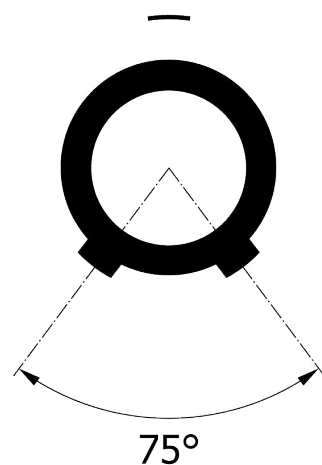

All dimensions are in millimeters (mm)

Alignment Key  
Front View

Insert Configuration  
Rear View

**Note:**

1) This picture is generic and for illustrative purposes only, and may show different keying, materials, colour, finish, and contact configuration. Minor shape or feature variations to actual item may be present.

All additional information are documented on the datasheet (See below link or QR Code)  
[www.lemo.com/pdf/FGL.3K.324.CLLK15Z.pdf](http://www.lemo.com/pdf/FGL.3K.324.CLLK15Z.pdf)

|       |               |        |                |         |           |         |             |         |         |
|-------|---------------|--------|----------------|---------|-----------|---------|-------------|---------|---------|
| Model | Alignment Key | Series | Insert Config. | Housing | Insulator | Contact | Collet Type | Cable Ø | Variant |
| FGL   |               | .3K    | .324           |         |           |         |             |         | CLLK15Z |