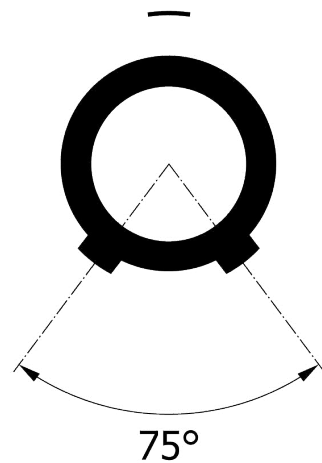

All dimensions are in millimeters (mm)

Alignment Key  
Front View

Insert Configuration  
Rear View

**Note:**

1) This picture is generic and for illustrative purposes only, and may show different keying, materials, colour, finish, and contact configuration. Minor shape or feature variations to actual item may be present.

All additional information are documented on the datasheet (See below link or QR Code)  
[www.lemo.com/pdf/FGL.3K.330.CLLC90.pdf](http://www.lemo.com/pdf/FGL.3K.330.CLLC90.pdf)

Model	Alignment Key	Series	Insert Config.	Housing	Insulator	Contact	Collet Type	Cable Ø	Variant
FGL		.3K	.330						