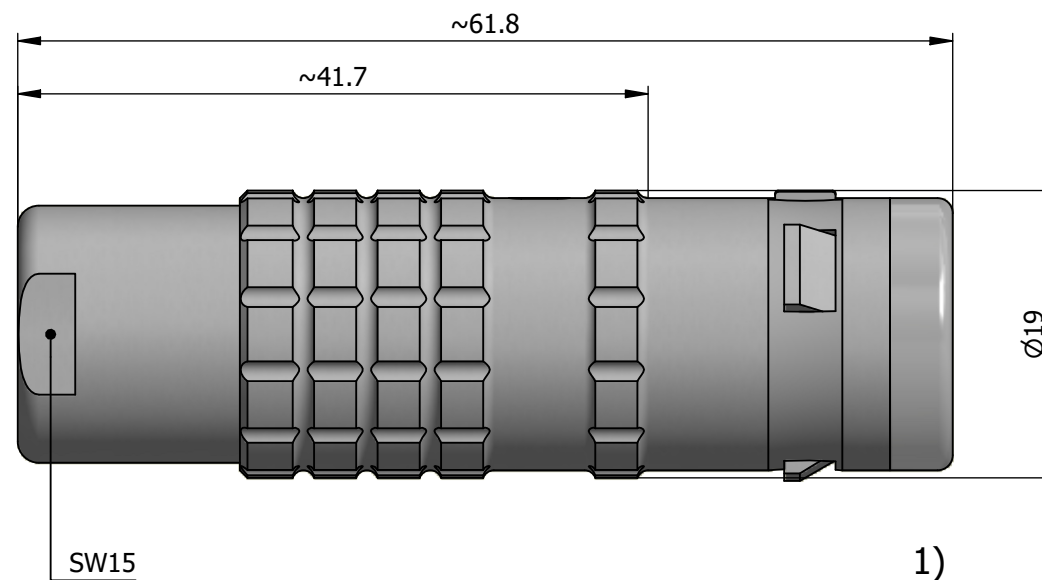

All dimensions are in millimeters (mm)

Alignment Key  
Front View

Insert Configuration  
Rear View

**Note:**

1) This picture is generic and for illustrative purposes only, and may show different keying, materials, colour, finish, and contact configuration. Minor shape or feature variations to actual item may be present.

All additional information are documented on the datasheet (See below link or QR Code)  
[www.lemo.com/pdf/FGL.3K.330.CLLC90.pdf](http://www.lemo.com/pdf/FGL.3K.330.CLLC90.pdf)

Model	Alignment Key	Series	Insert Config.	Housing	Insulator	Contact	Collet Type	Cable Ø	Variant
FGL		.3K	.330						