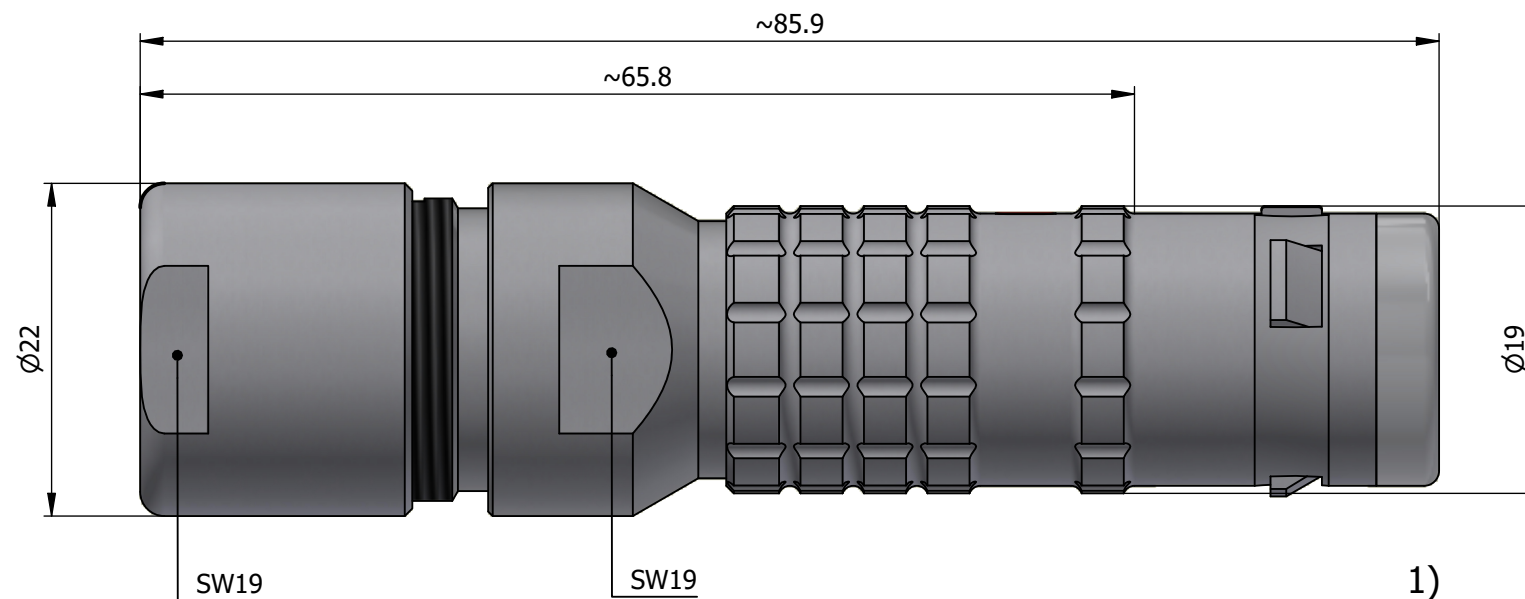

All dimensions are in millimeters (mm)

Alignment Key
Front View

Insert Configuration
Rear View

Note:

1) This picture is generic and for illustrative purposes only, and may show different keying, materials, colour, finish, and contact configuration. Minor shape or feature variations to actual item may be present.

All additional information are documented on the datasheet (See below link or QR Code)
www.lemo.com/pdf/FGL.3K.822.CLLK131.pdf

| | | | | | | | | | |
|-------|---------------|--------|----------------|---------|-----------|---------|-------------|--------------|---------|
| Model | Alignment Key | Series | Insert Config. | Housing | Insulator | Contact | Collet Type | Cable ϕ | Variant |
| FGL | | .3K | .822 | | | | | | CLLK131 |

| | | | | | |
|--|--|--|--|------------|---------------------------|
|  Datasheet | Straight plug, oversize cable collet Series 3K | | Drawn | 26.08.2024 | MARI / MARI |
| | | | Checked | 26.08.2024 | OBAR |
| | | | Modified | 00 | 26.08.2024 / MARI |
| | | |  DO NOT SCALE DRAWING | | |
|  LEMO SA Chemin des Champs-Courbes 28 1024 Ecublens - SWITZERLAND | | | Tel. (+41 21) 695 16 00 email : info@lemo.com www.lemo.com | | CD |
| | | | | | FGL.3K.822.CLLK131 |