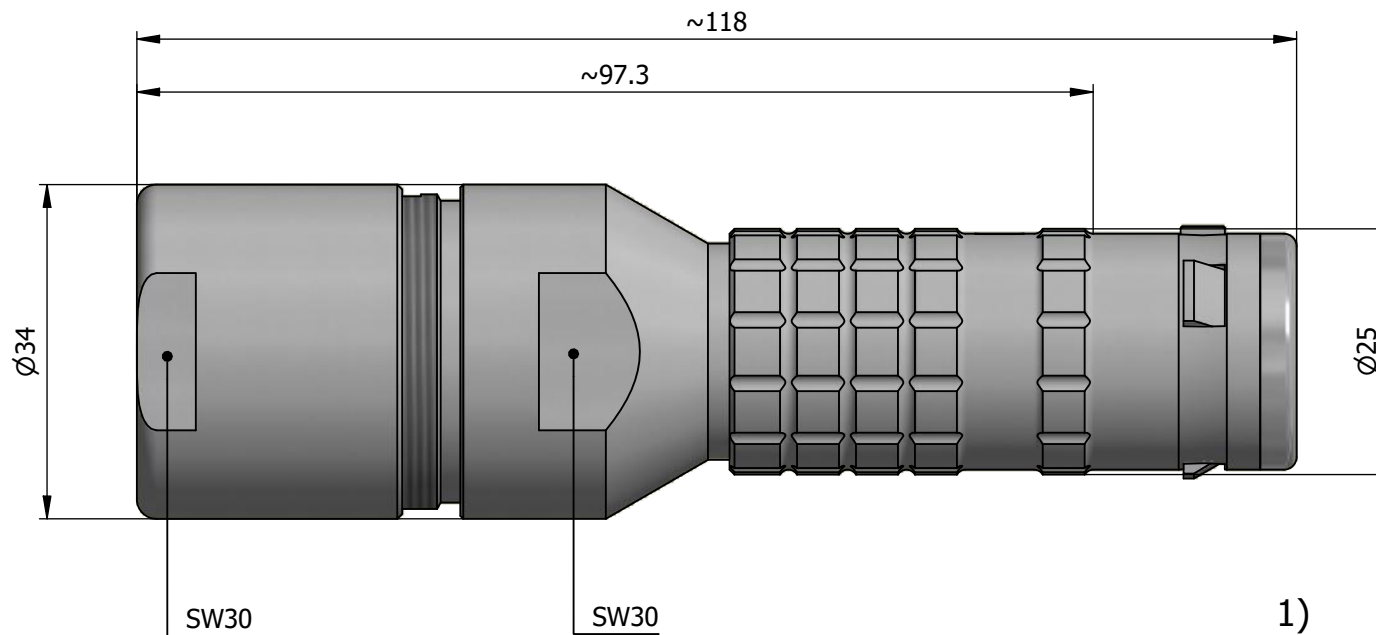

All dimensions are in millimeters (mm)

Alignment Key  
Front View

Insert Configuration  
Rear View

**Note:**

1) This picture is generic and for illustrative purposes only, and may show different keying, materials, colour, finish, and contact configuration. Minor shape or feature variations to actual item may be present.

All additional information are documented on the datasheet (See below link or QR Code)  
[www.lemo.com/pdf/FGL.4K.304.CLLK16.pdf](http://www.lemo.com/pdf/FGL.4K.304.CLLK16.pdf)

Model	Alignment Key	Series	Insert Config.	Housing	Insulator	Contact	Collet Type	Cable Ø	Variant
FGL		.4K	.304						
CLLK16									

	<b>Straight plug, oversize cable collet</b> Series 4K		Drawn 06.12.2022 MARI / MARI
	 LEMO SA Chemin des Champs-Courbes 28 1024 Ecublens - SWITZERLAND		Checked 06.12.2022 OBAR
	Tel. (+41 21) 695 16 00 email : info@lemo.com www.lemo.com		Modified 00 06.12.2022 / MARI
CD			DO NOT SCALE DRAWING
<b>FGL.4K.304.CLLK16</b>			