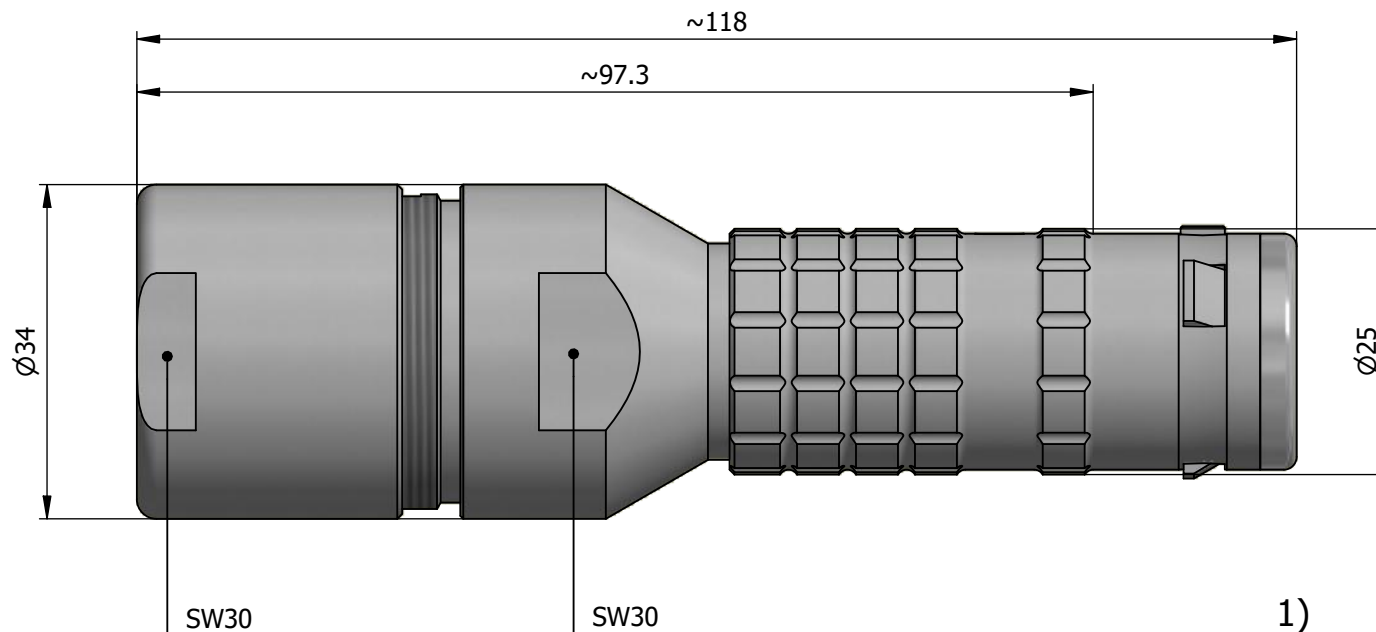

All dimensions are in millimeters (mm)

Alignment Key  
Front View

Insert Configuration  
Rear View

**Note:**

1) This picture is generic and for illustrative purposes only, and may show different keying, materials, colour, finish, and contact configuration. Minor shape or feature variations to actual item may be present.

All additional information are documented on the datasheet (See below link or QR Code)  
[www.lemo.com/pdf/FGL.4K.306.CLLK19.pdf](http://www.lemo.com/pdf/FGL.4K.306.CLLK19.pdf)

Model	Alignment Key	Series	Insert Config.	Housing	Insulator	Contact	Collet Type	Cable Ø	Variant
FGL		4K	306				CLLK	19	