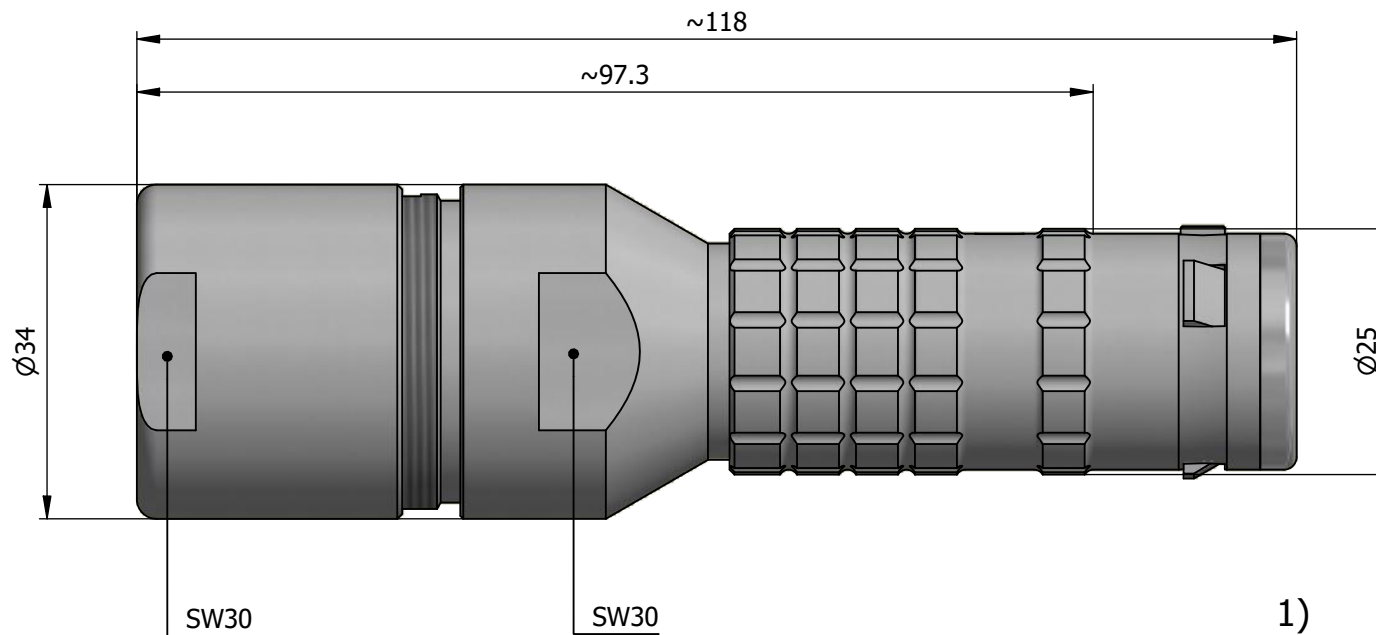

All dimensions are in millimeters (mm)

Alignment Key
Front View

Insert Configuration
Rear View

Note:

1) This picture is generic and for illustrative purposes only, and may show different keying, materials, colour, finish, and contact configuration. Minor shape or feature variations to actual item may be present.

All additional information are documented on the datasheet (See below link or QR Code)
www.lemo.com/pdf/FGL.4K.306.CLLK21.pdf

Model	Alignment Key	Series	Insert Config.	Housing	Insulator	Contact	Collet Type	Cable \varnothing	Variant
FGL		4K	306				CLLK21		