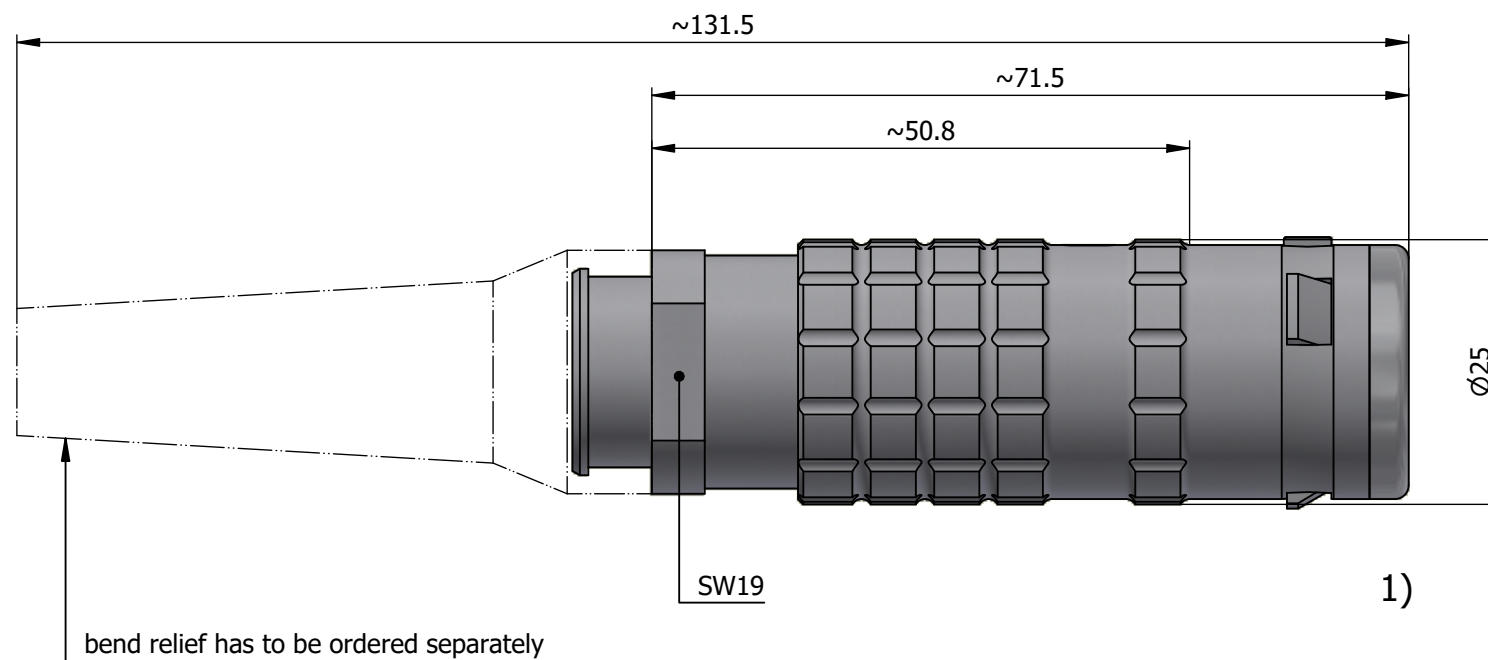

All dimensions are in millimeters (mm)

Alignment Key  
Front View

Insert Configuration  
Rear View

**Note:**

1) This picture is generic and for illustrative purposes only, and may show different keying, materials, colour, finish, and contact configuration. Minor shape or feature variations to actual item may be present.

All additional information are documented on the datasheet (See below link or QR Code)  
[www.lemo.com/pdf/FGL.4K.307.CLLC15Z.pdf](http://www.lemo.com/pdf/FGL.4K.307.CLLC15Z.pdf)

Model	Alignment Key	Series	Insert Config.	Housing	Insulator	Contact	Collet Type	Cable Ø	Variant
FGL	.4K	.307	.CLLC	15Z					