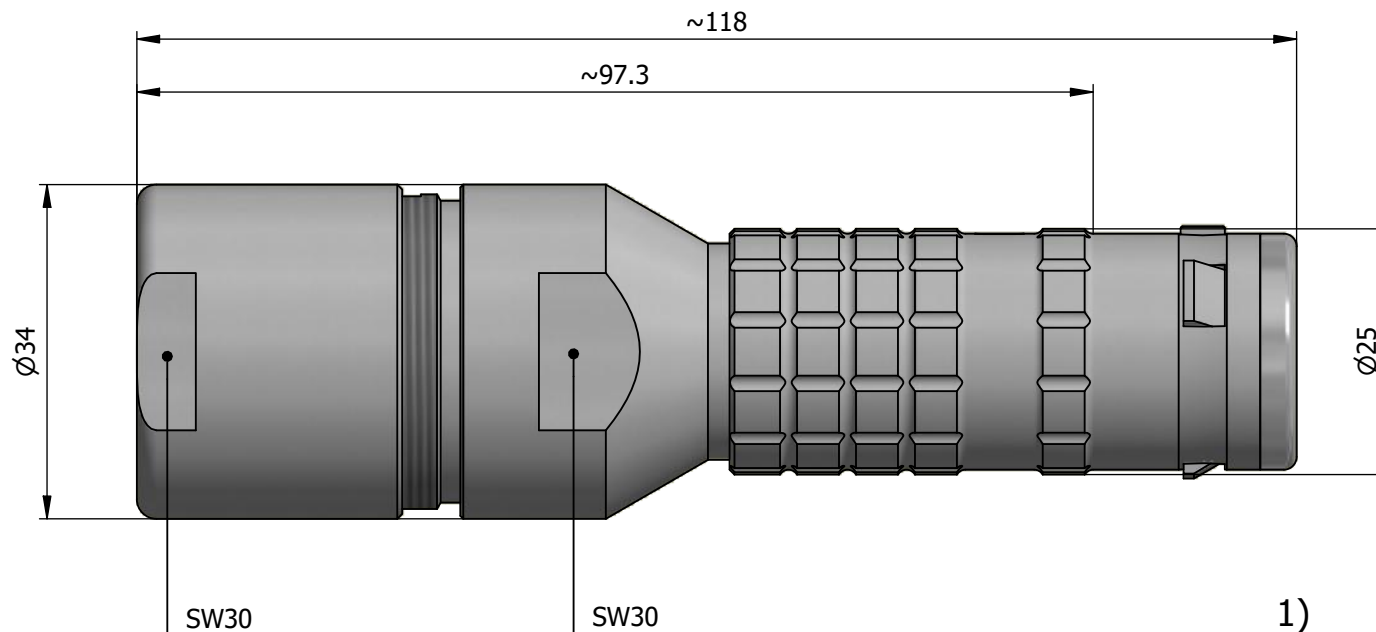

All dimensions are in millimeters (mm)

Alignment Key
Front View

Insert Configuration
Rear View

Note:

1) This picture is generic and for illustrative purposes only, and may show different keying, materials, colour, finish, and contact configuration. Minor shape or feature variations to actual item may be present.

All additional information are documented on the datasheet (See below link or QR Code)
www.lemo.com/pdf/FGL.4K.307.CLLK16.pdf

Model	Alignment Key	Series	Insert Config.	Housing	Insulator	Contact	Collet Type	Cable \varnothing	Variant
FGL		.4K	.307				.CLLK	16	