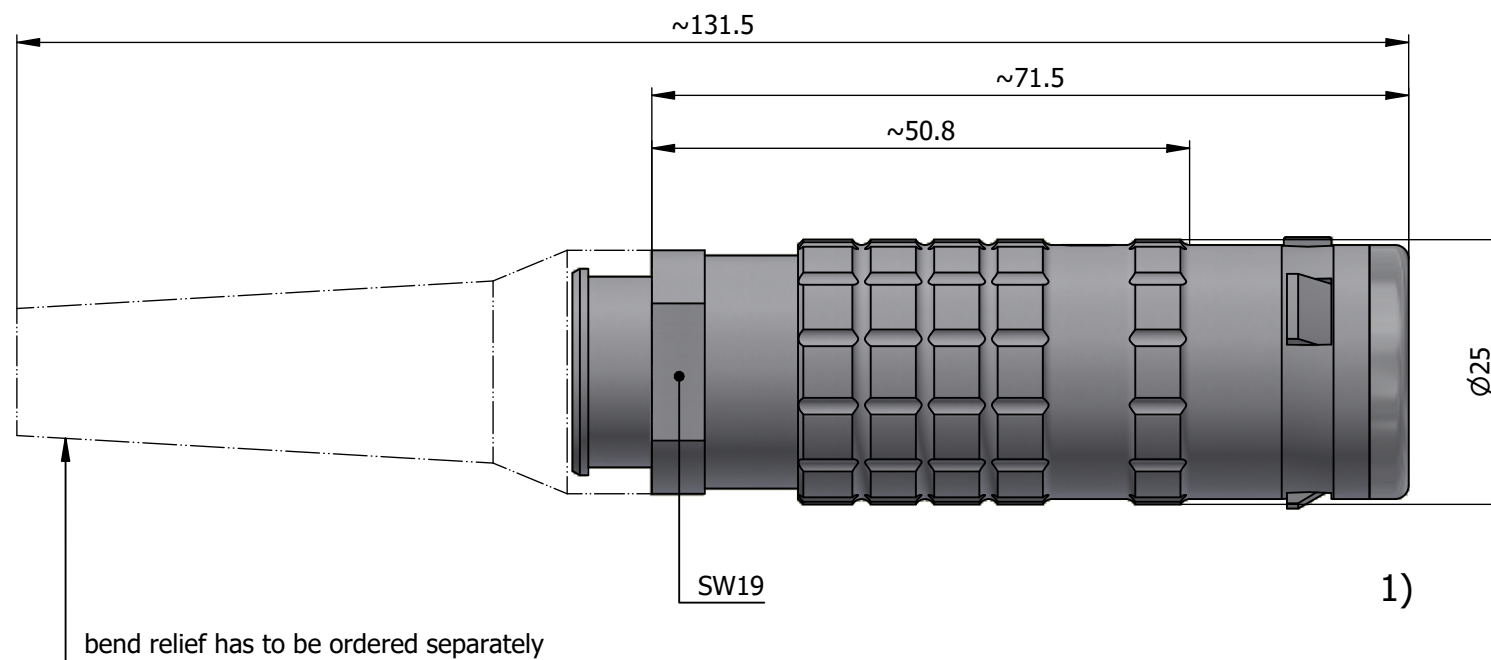

All dimensions are in millimeters (mm)

Alignment Key
Front View

Insert Configuration
Rear View

Note:

1) This picture is generic and for illustrative purposes only, and may show different keying, materials, colour, finish, and contact configuration. Minor shape or feature variations to actual item may be present.

All additional information are documented on the datasheet (See below link or QR Code)
www.lemo.com/pdf/FGL.4K.310.CLLC11Z.pdf

Model	Alignment Key	Series	Insert Config.	Housing	Insulator	Contact	Collet Type	Cable Ø	Variant
FGL	.4K	.310	.CLLC	11Z					