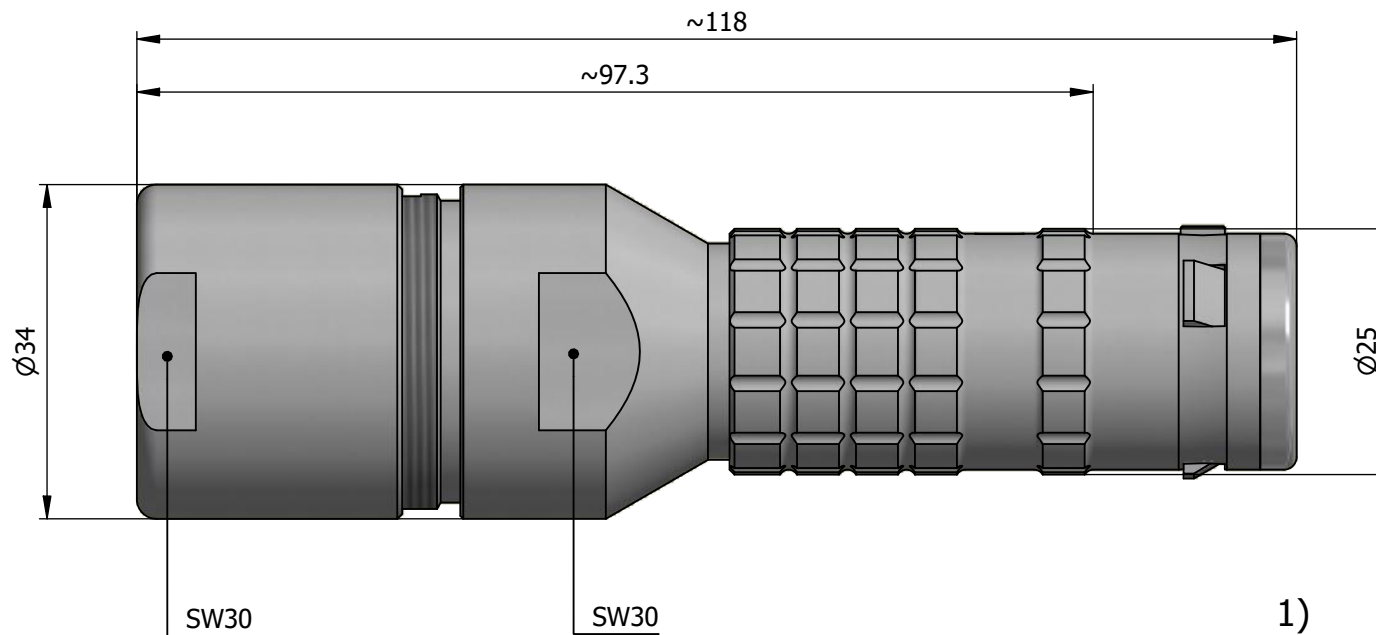

All dimensions are in millimeters (mm)

Alignment Key  
Front View

Insert Configuration  
Rear View

**Note:**

1) This picture is generic and for illustrative purposes only, and may show different keying, materials, colour, finish, and contact configuration. Minor shape or feature variations to actual item may be present.

All additional information are documented on the datasheet (See below link or QR Code)  
[www.lemo.com/pdf/FGL.4K.310.CLLK16.pdf](http://www.lemo.com/pdf/FGL.4K.310.CLLK16.pdf)

Model	Alignment Key	Series	Insert Config.	Housing	Insulator	Contact	Collet Type	Cable Ø	Variant
FGL		.4K	.310						
CLLK16									