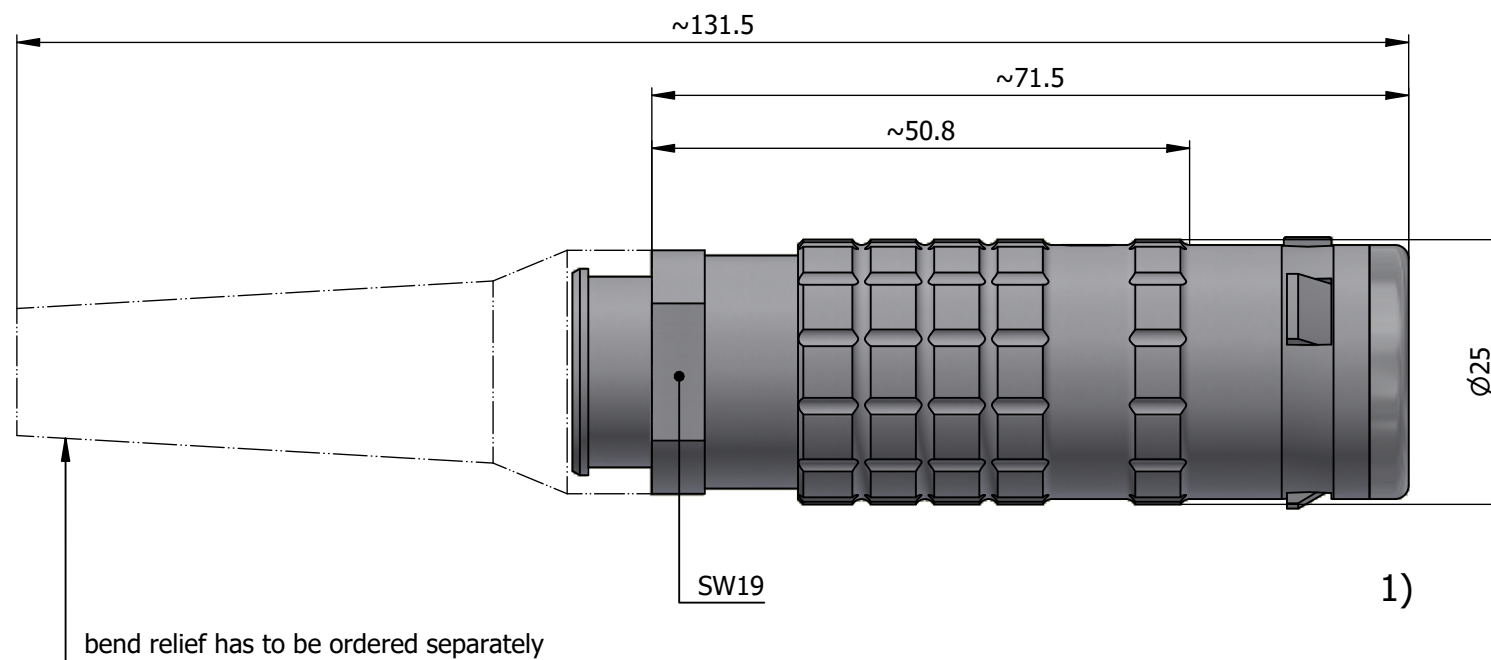

All dimensions are in millimeters (mm)

Alignment Key
Front View

Insert Configuration
Rear View

Note:

1) This picture is generic and for illustrative purposes only, and may show different keying, materials, colour, finish, and contact configuration. Minor shape or feature variations to actual item may be present.

All additional information are documented on the datasheet (See below link or QR Code)
www.lemo.com/pdf/FGL.4K.324.CLLC10Z.pdf

Model	Alignment Key	Series	Insert Config.	Housing	Insulator	Contact	Collet Type	Cable Ø	Variant
FGL	.4K	.324	.CLLC10Z						