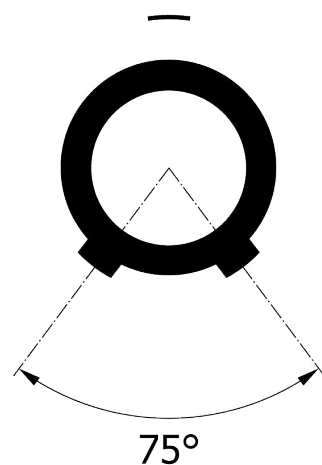

All dimensions are in millimeters (mm)

Alignment Key
Front View

Insert Configuration
Rear View

Note:

1) This picture is generic and for illustrative purposes only, and may show different keying, materials, colour, finish, and contact configuration. Minor shape or feature variations to actual item may be present.

All additional information are documented on the datasheet (See below link or QR Code)
www.lemo.com/pdf/FGL.4K.324.CLLC10Z.pdf

Model	Alignment Key	Series	Insert Config.	Housing	Insulator	Contact	Collet Type	Cable Ø	Variant
FGL	.4K	.324	.CLLC10Z						