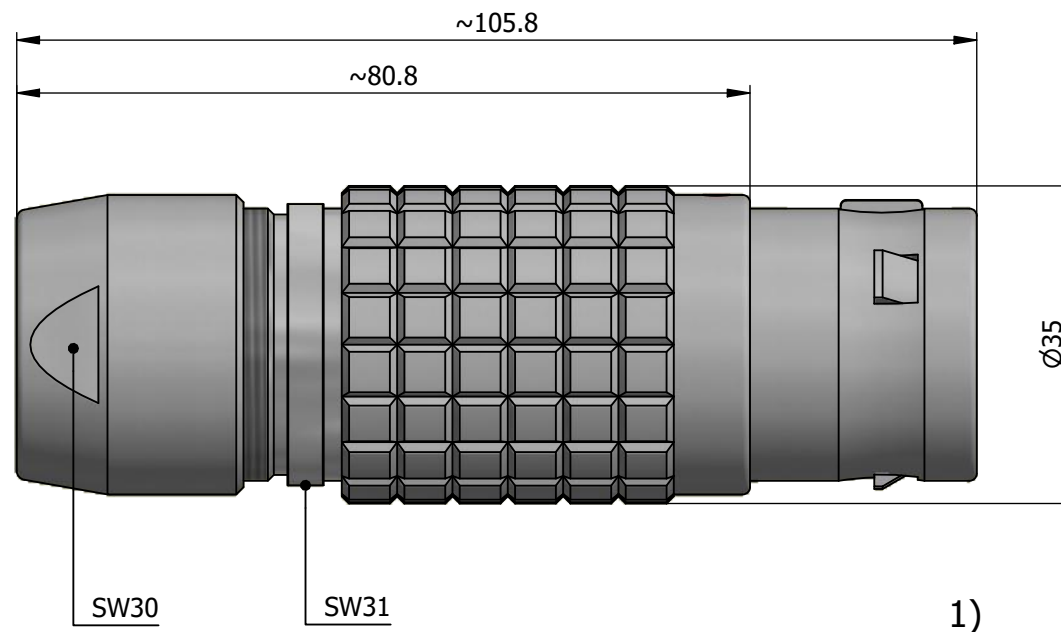

All dimensions are in millimeters (mm)

Alignment Key
Front View

Insert Configuration
Rear View

Note:

1) This picture is generic and for illustrative purposes only, and may show different keying, materials, colour, finish, and contact configuration. Minor shape or feature variations to actual item may be present.

All additional information are documented on the datasheet (See below link or QR Code)
www.lemo.com/pdf/FGL.5B.320.CLLD17.pdf

Model	Alignment Key	Series	Insert Config.	Housing	Insulator	Contact	Collet Type	Cable Ø	Variant
FGL		5B	320						CLLD17