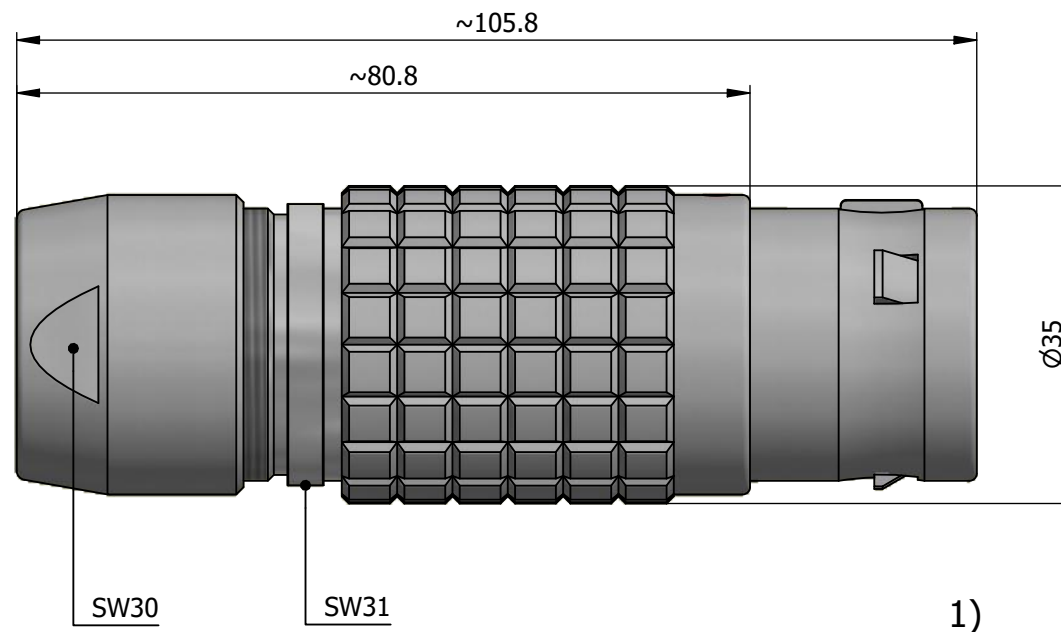

All dimensions are in millimeters (mm)

Alignment Key
Front View

Insert Configuration
Rear View

Note:

1) This picture is generic and for illustrative purposes only, and may show different keying, materials, colour, finish, and contact configuration. Minor shape or feature variations to actual item may be present.

All additional information are documented on the datasheet (See below link or QR Code)
www.lemo.com/pdf/FGL.5B.320.CLLD25.pdf

Model	Alignment Key	Series	Insert Config.	Housing	Insulator	Contact	Collet Type	Cable Ø	Variant
FGL		5B	320				CLLD	25	