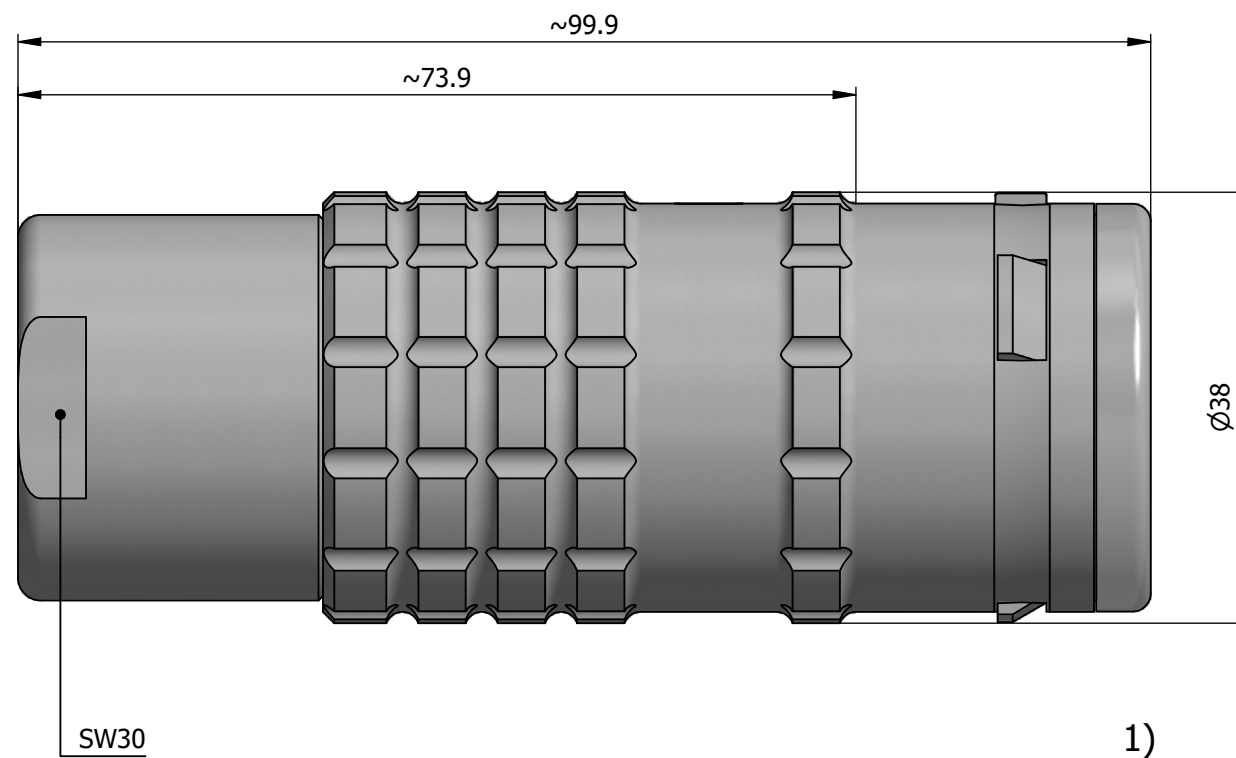

All dimensions are in millimeters (mm)

Alignment Key
Front View

Insert Configuration
Rear View

Note:

1) This picture is generic and for illustrative purposes only, and may show different keying, materials, colour, finish, and contact configuration. Minor shape or feature variations to actual item may be present.

All additional information are documented on the datasheet (See below link or QR Code)
www.lemo.com/pdf/FGL.5K.310.CLLC11.pdf

Model	Alignment Key	Series	Insert Config.	Housing	Insulator	Contact	Collet Type	Cable \varnothing	Variant
FGL		.5K	.310						
CLLC11									