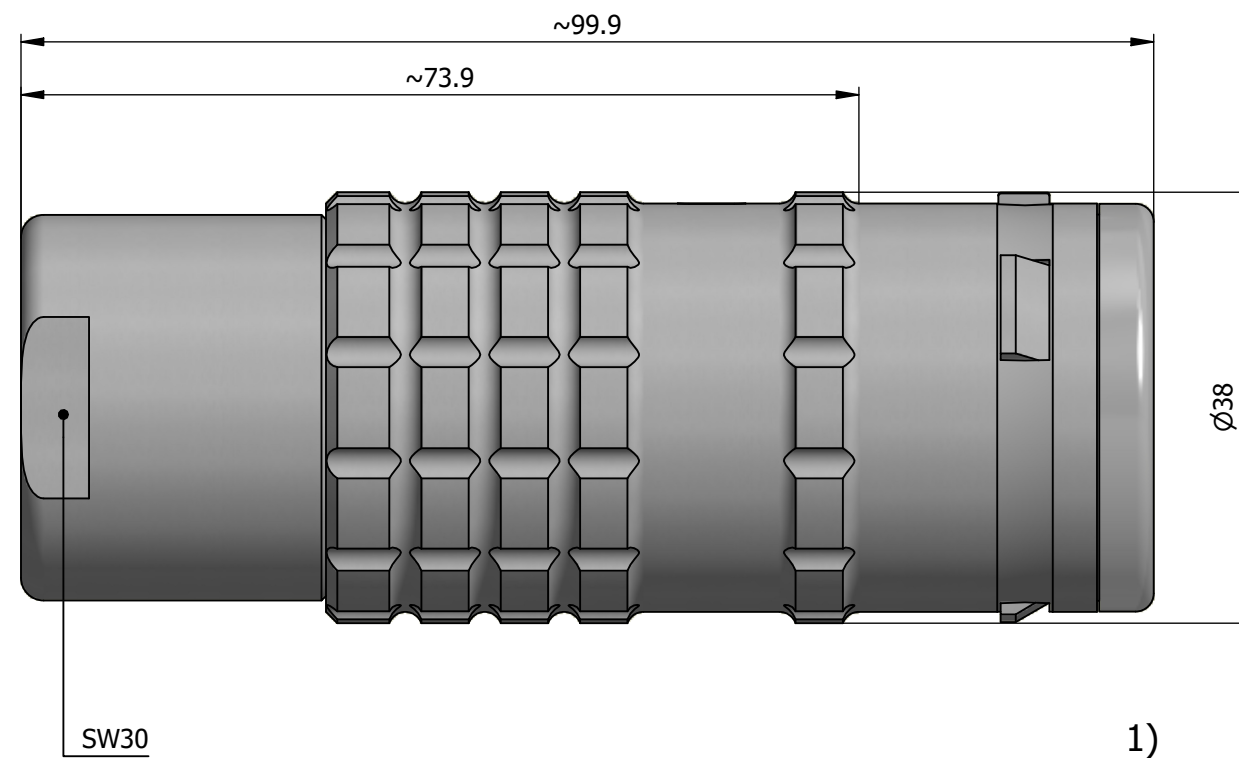

All dimensions are in millimeters (mm)

Alignment Key  
Front View

Insert Configuration  
Rear View

**Note:**

1) This picture is generic and for illustrative purposes only, and may show different keying, materials, colour, finish, and contact configuration. Minor shape or feature variations to actual item may be present.

All additional information are documented on the datasheet (See below link or QR Code)  
[www.lemo.com/pdf/FGL.5K.316.CLLC15.pdf](http://www.lemo.com/pdf/FGL.5K.316.CLLC15.pdf)

Model	Alignment Key	Series	Insert Config.	Housing	Insulator	Contact	Collet Type	Cable $\varnothing$	Variant
FGL		.5K	.316						
CLLC15									

<p>Datasheet</p>	<p><b>Straight plug, cable collet</b></p> <p>Series 5K</p>		<p>Drawn 05.12.2023 MARI / MARI</p>
	<p><b>LEMO</b></p> <p>LEMO SA Chemin des Champs-Courbes 28 1024 Ecublens - SWITZERLAND</p>		<p>Checked 05.12.2023 OBAR</p>
	<p>Tel. (+41 21) 695 16 00 email : info@lemo.com www.lemo.com</p>		<p>Modified 00 05.12.2023 / MARI</p>
	<p>CD</p>		<p>DO NOT SCALE DRAWING</p>
<p><b>FGL.5K.316.CLLC15</b></p>			