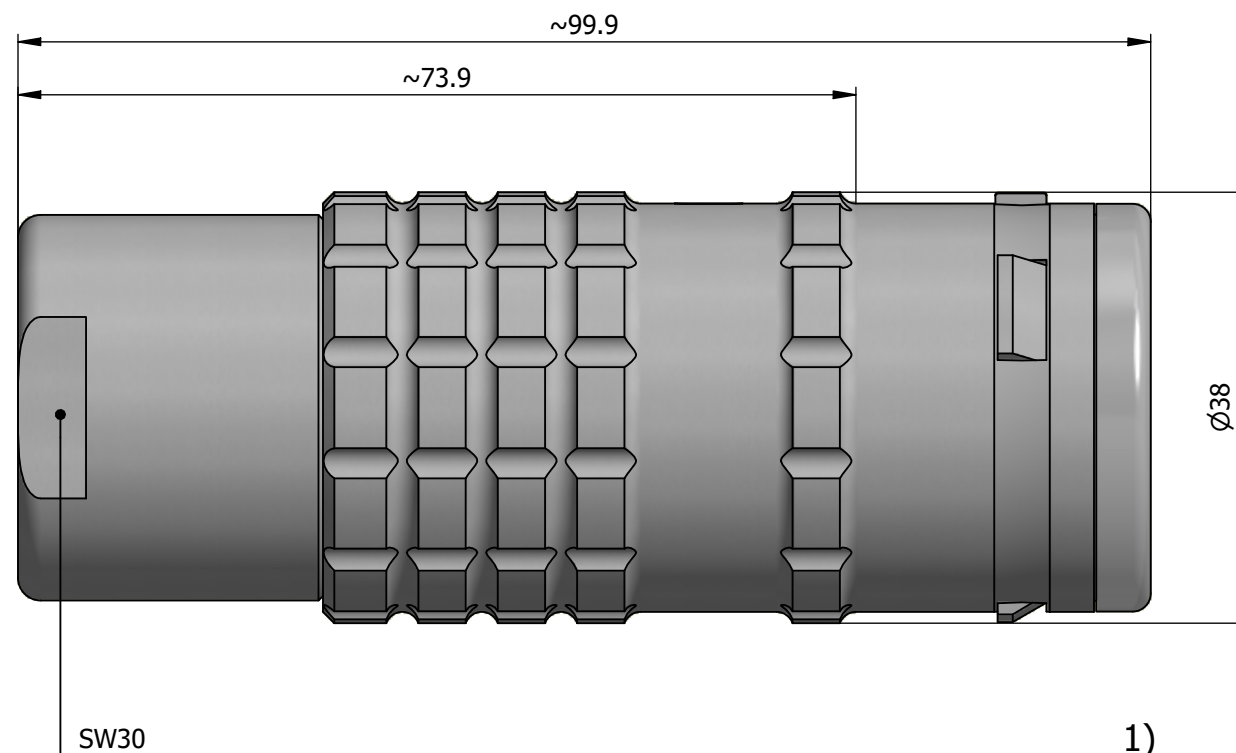

All dimensions are in millimeters (mm)

Alignment Key
Front View

Insert Configuration
Rear View

Note:

1) This picture is generic and for illustrative purposes only, and may show different keying, materials, colour, finish, and contact configuration. Minor shape or feature variations to actual item may be present.

All additional information are documented on the datasheet (See below link or QR Code)
www.lemo.com/pdf/FGL.5K.330.CLLC23.pdf

| | | | | | | | | | |
|--------|---------------|--------|----------------|---------|-----------|---------|-------------|---------------------|---------|
| Model | Alignment Key | Series | Insert Config. | Housing | Insulator | Contact | Collet Type | Cable \varnothing | Variant |
| FGL | | 5K | 330 | | | | | | |
| CLLC23 | | | | | | | | | |