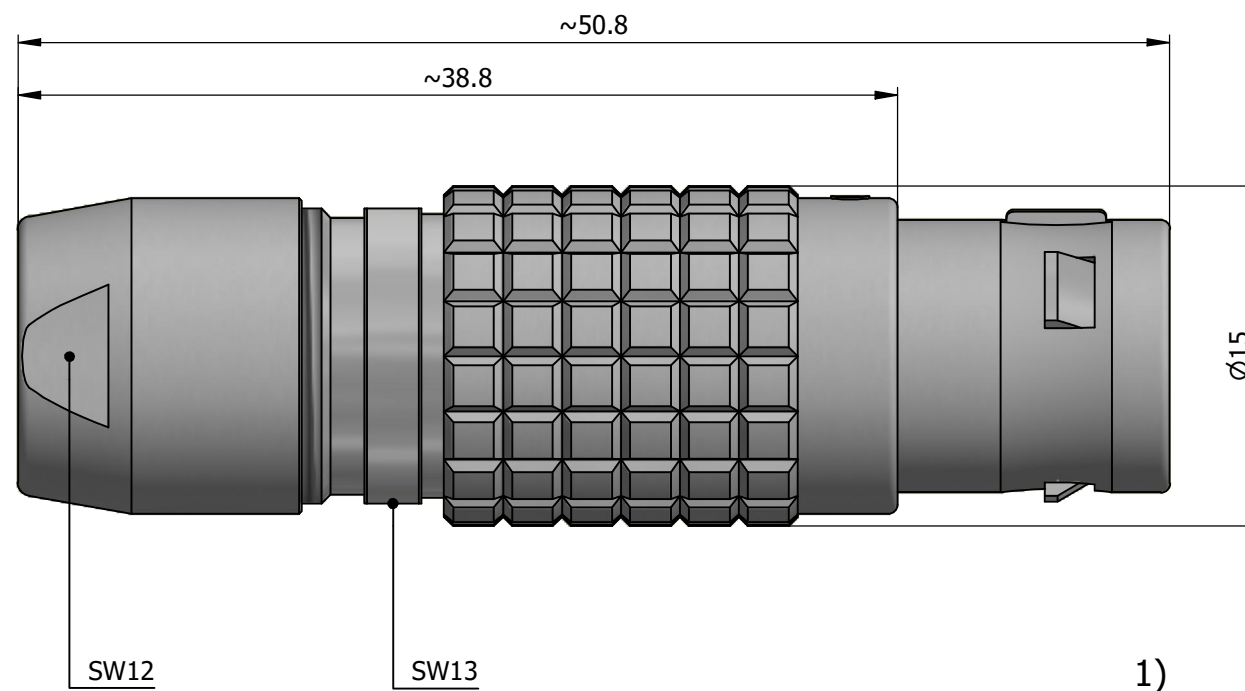

All dimensions are in millimeters (mm)

Alignment Key
Front View

Insert Configuration
Rear View

Note:

1) This picture is generic and for illustrative purposes only, and may show different keying, materials, colour, finish, and contact configuration. Minor shape or feature variations to actual item may be present.

All additional information are documented on the datasheet (See below link or QR Code)
www.lemo.com/pdf/FGR.2B.316.CLAD72.pdf

Model	Alignment Key	Series	Insert Config.	Housing	Insulator	Contact	Collet Type	Cable Ø	Variant
FGR	2B	316	CLAD72						