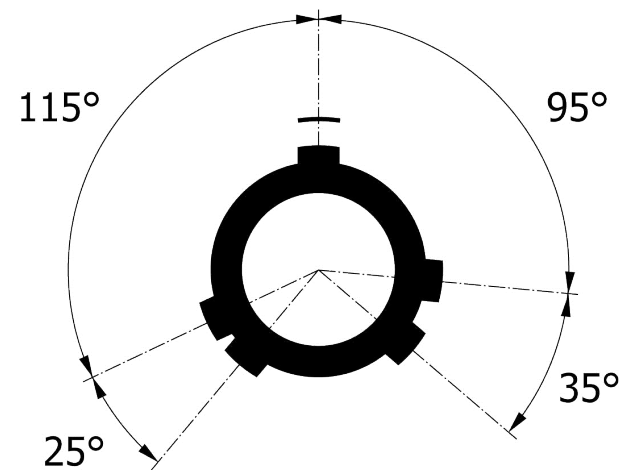

All dimensions are in millimeters (mm)

Alignment Key
Front View

Insert Configuration
Rear View

Note:

1) This picture is generic and for illustrative purposes only, and may show different keying, materials, colour, finish, and contact configuration. Minor shape or feature variations to actual item may be present.

All additional information are documented on the datasheet (See below link or QR Code)
www.lemo.com/pdf/FGR.2B.316.CLAD72.pdf

Model	Alignment Key	Series	Insert Config.	Housing	Insulator	Contact	Collet Type	Cable Ø	Variant
FGR	2B	316	CLAD72						