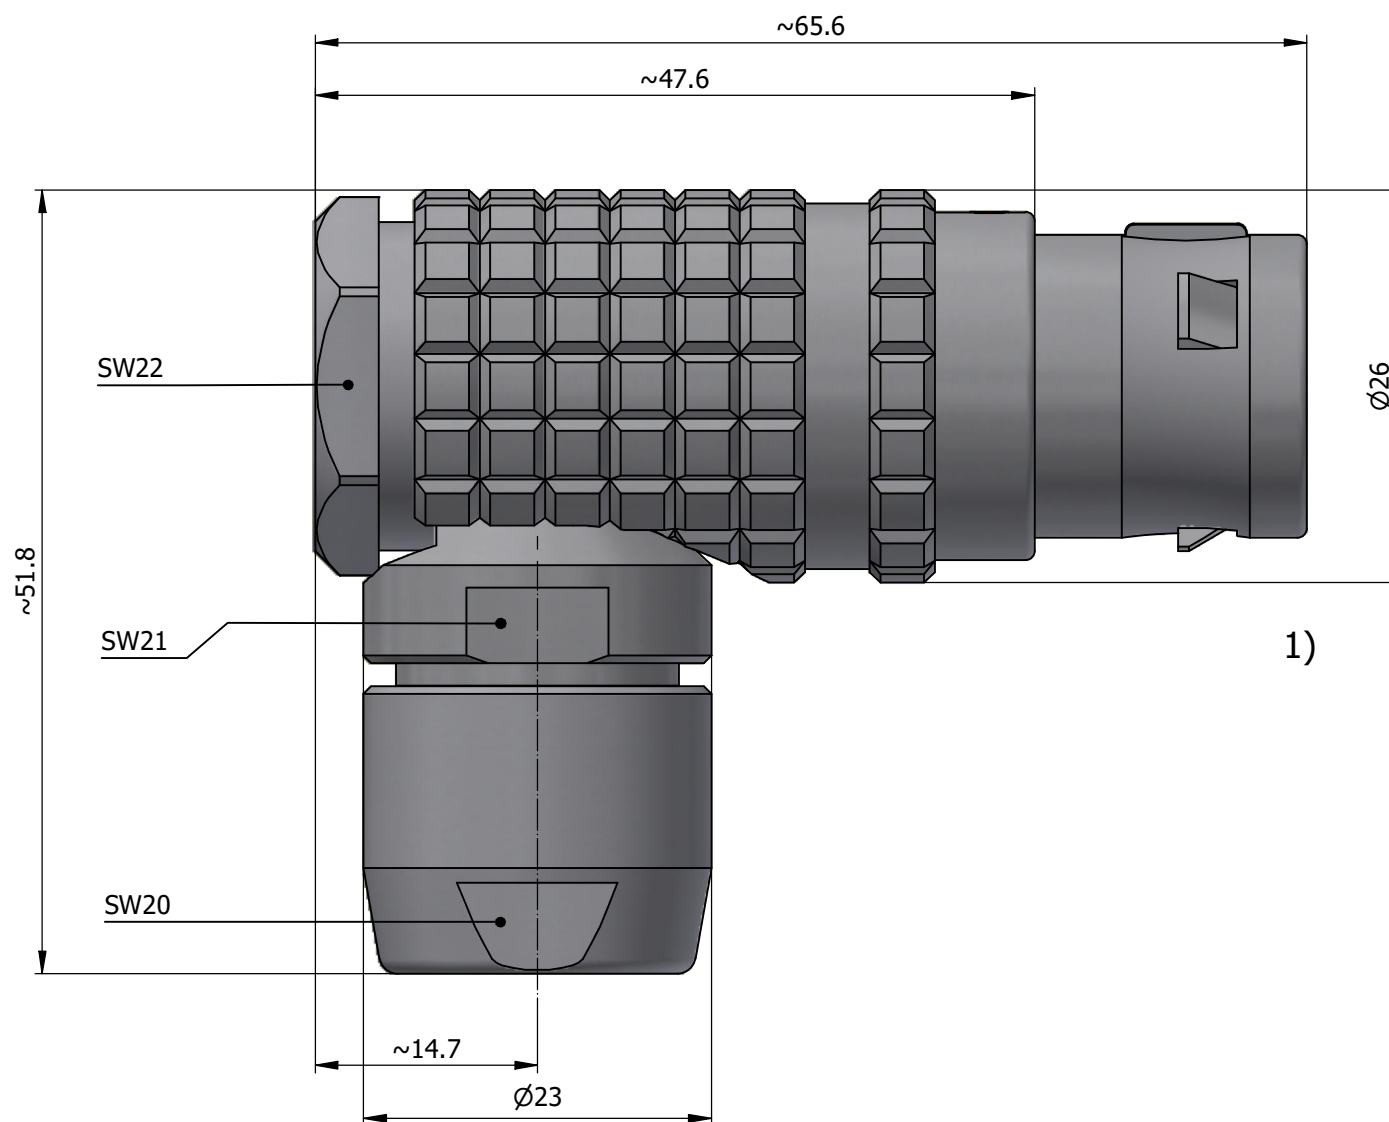

All dimensions are in millimeters (mm)

Alignment Key
Front View

Insert Configuration
Rear View

Note:

1) This picture is generic and for illustrative purposes only, and may show different keying, materials, colour, finish, and contact configuration. Minor shape or feature variations to actual item may be present.

All additional information are documented on the datasheet (See below link or QR Code)
www.lemo.com/pdf/FHA.4B.348.CLCD16.pdf

Model Alignment Key Series Insert Config. Housing Insulator Contact Collet Type Cable Ø Variant
FHA.4B.348.CLCD16