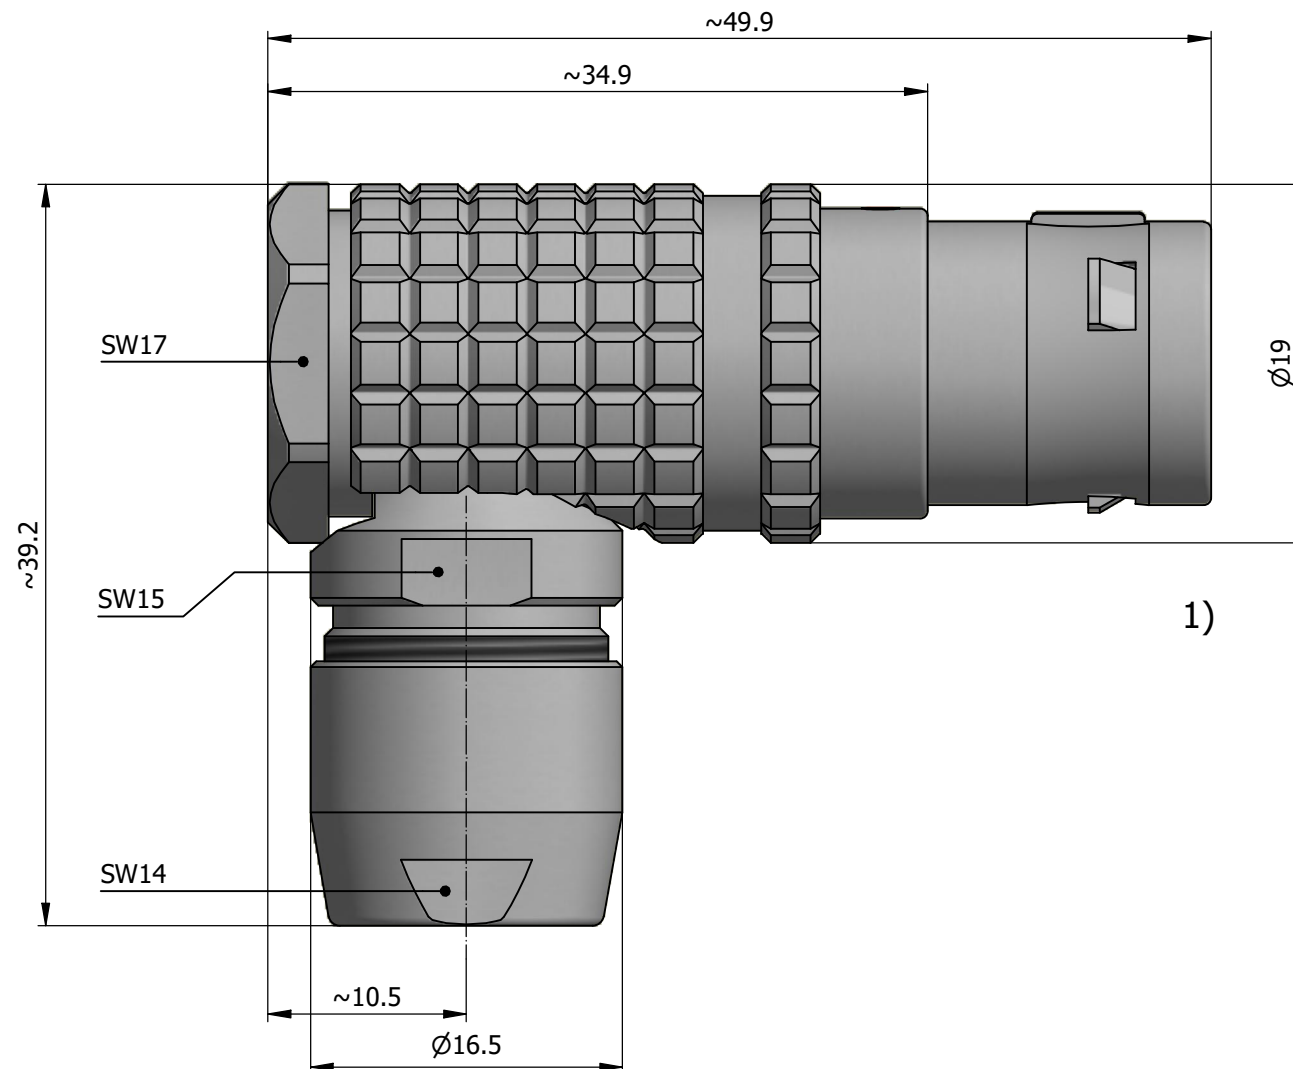

All dimensions are in millimeters (mm)

Alignment Key
Front View

Insert Configuration
Rear View

Note:

1) This picture is generic and for illustrative purposes only, and may show different keying, materials, colour, finish, and contact configuration. Minor shape or feature variations to actual item may be present.

All additional information are documented on the datasheet (See below link or QR Code)
www.lemo.com/pdf/FHE.3B.310.CLAD92.pdf

Model	Alignment Key	Series	Insert Config.	Housing	Insulator	Contact	Collet Type	Cable Ø	Variant
FHE		3B					CLAD92		