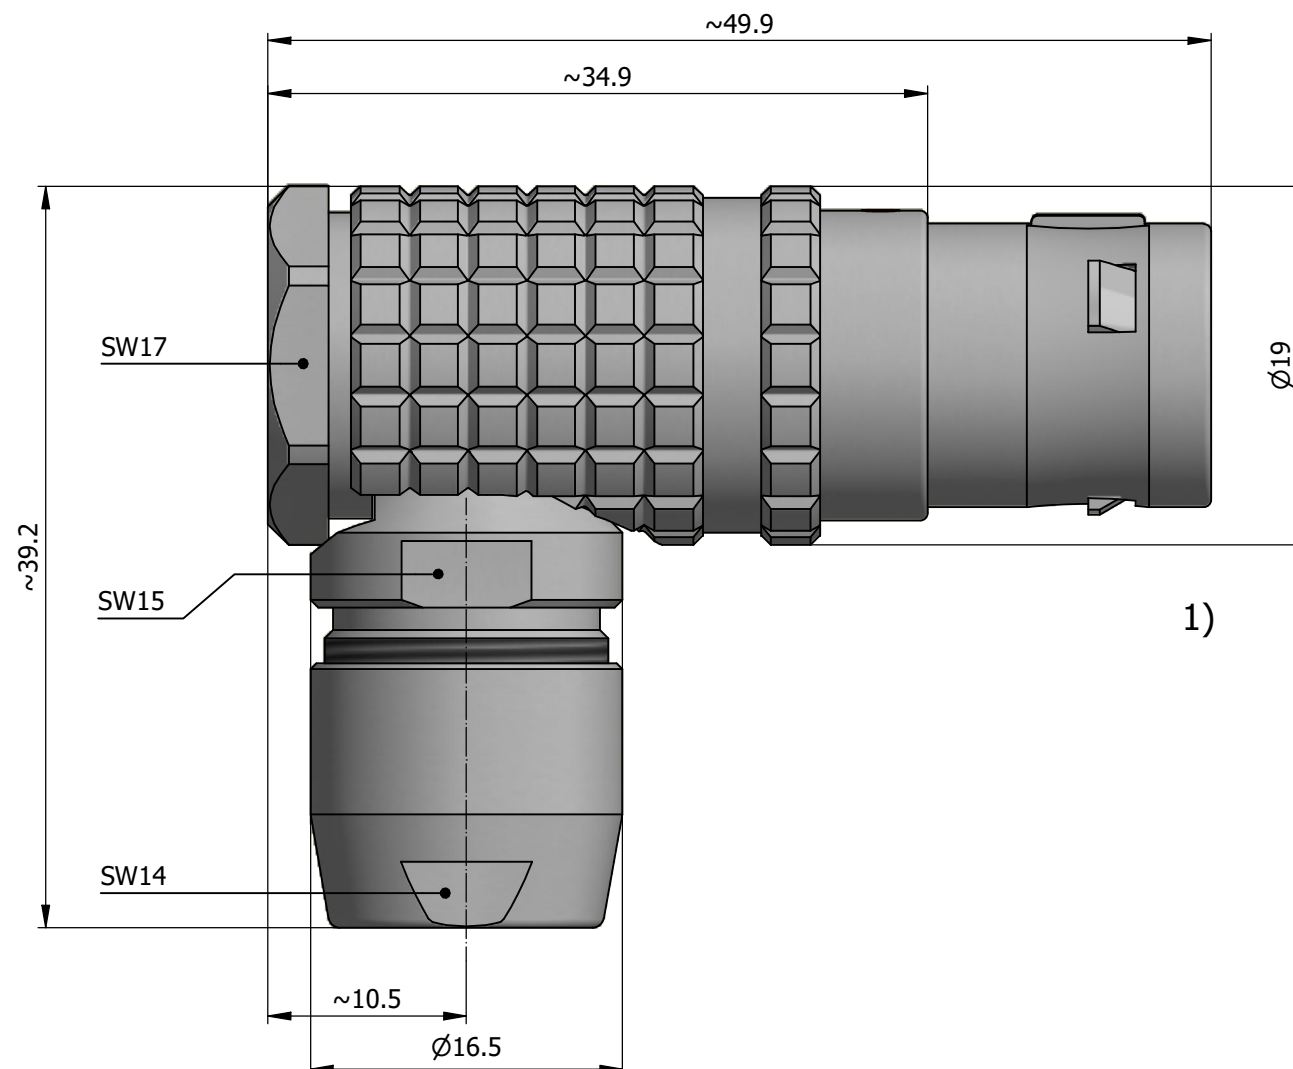

All dimensions are in millimeters (mm)

Alignment Key
Front View

Insert Configuration
Rear View

Note:

1) This picture is generic and for illustrative purposes only, and may show different keying, materials, colour, finish, and contact configuration. Minor shape or feature variations to actual item may be present.

All additional information are documented on the datasheet (See below link or QR Code)
www.lemo.com/pdf/FHG.3B.304.CLAD62.pdf

Model Alignment Key Series Insert Config. Housing Insulator Contact Collet Type Cable \varnothing Variant
FHG.3B.304.CLAD62