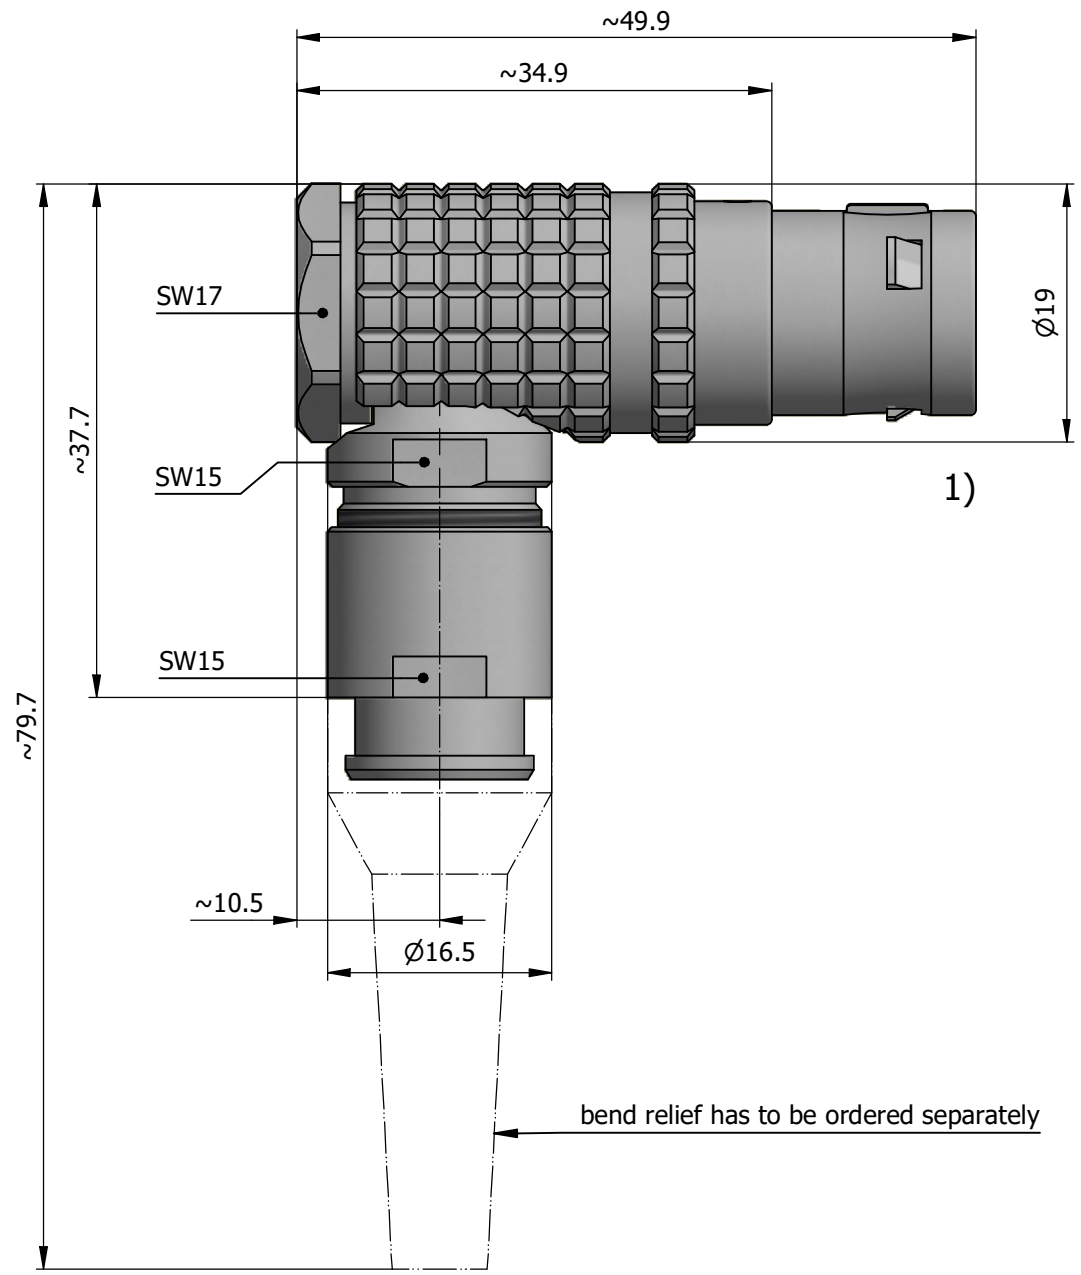

All dimensions are in millimeters (mm)

Alignment Key
Front View

Insert Configuration
Rear View

Note:

1) This picture is generic and for illustrative purposes only, and may show different keying, materials, colour, finish, and contact configuration. Minor shape or feature variations to actual item may be present.

All additional information are documented on the datasheet (See below link or QR Code)
www.lemo.com/pdf/FHG.3B.306.CLAD10Z.pdf

Model Alignment Key Series Insert Config. Housing Insulator Contact Collet Type Cable Ø Variant
FHG.3B.306.CLAD10Z

<p>Datasheet</p>	<p>Elbow (90°) plug with cable collet for bend relief</p> <p>Series 3B</p>		<p>Drawn 16.12.2024 MARI/MARI</p>
	<p>LEMO LEMO SA Chemin des Champs-Courbes 28 1024 Ecublens - SWITZERLAND</p>		<p>Checked 16.12.2024 OBAR</p>
	<p>Tel. (+41 21) 695 16 00 email : info@lemo.com www.lemo.com</p>		<p>Modified 00 16.12.2024/MARI</p>
	<p>CD</p>		<p>DO NOT SCALE DRAWING</p>
<p>FHG.3B.306.CLAD10Z</p>			