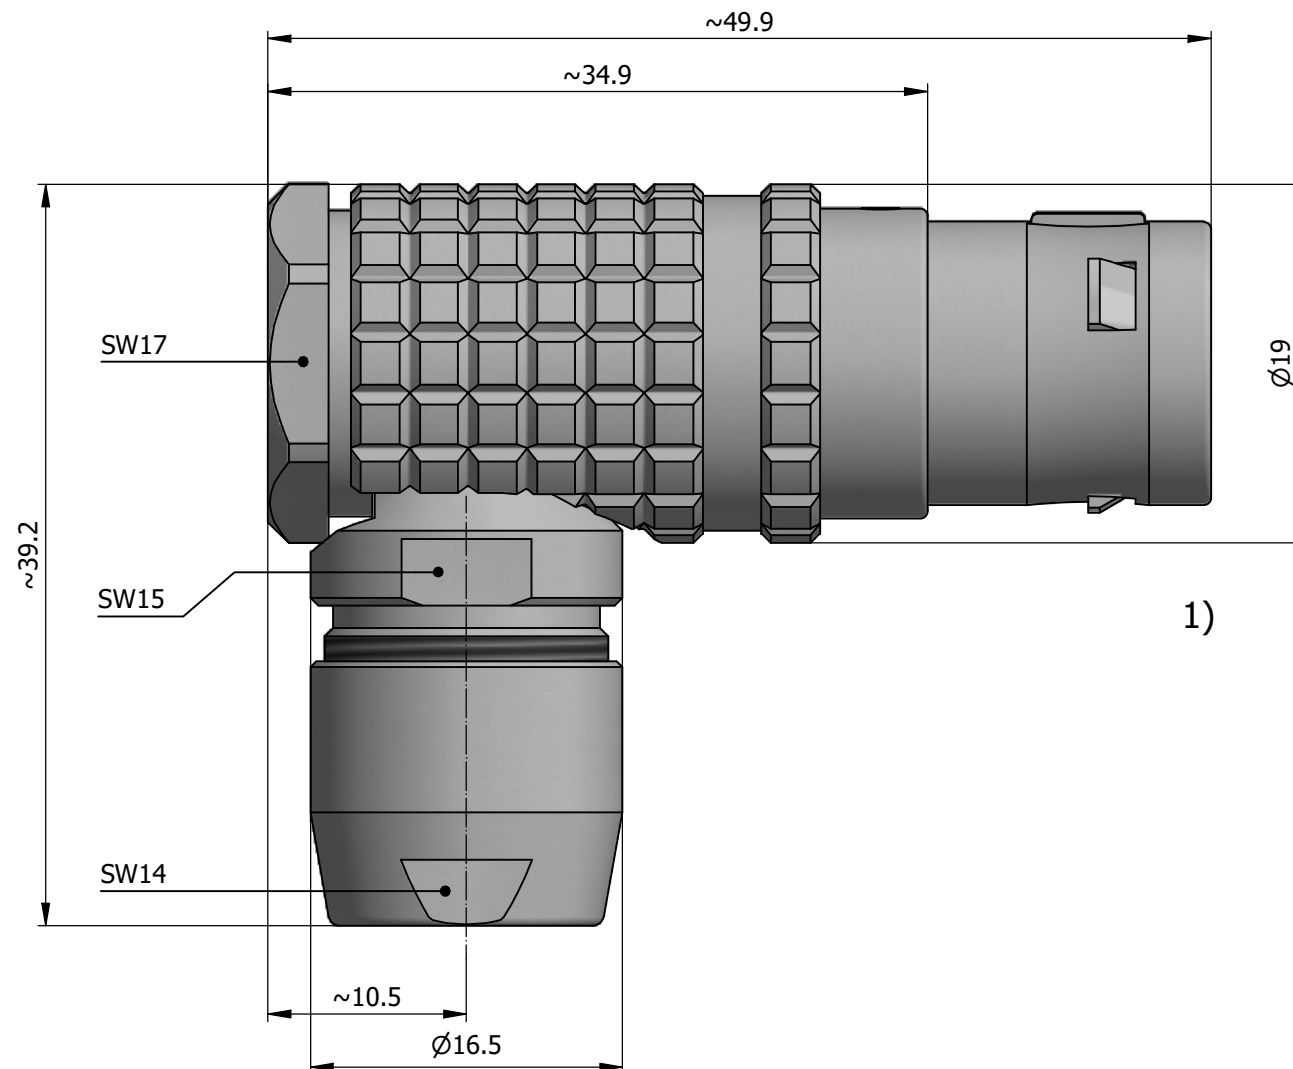

All dimensions are in millimeters (mm)

Alignment Key
Front View

Insert Configuration
Rear View

Note:

1) This picture is generic and for illustrative purposes only, and may show different keying, materials, colour, finish, and contact configuration. Minor shape or feature variations to actual item may be present.

All additional information are documented on the datasheet (See below link or QR Code)
www.lemo.com/pdf/FHG.3B.306.CLAD15.pdf

Model: FHG.3B.306.CLAD15
 Alignment Key: 3B
 Series: 306
 Insert Config.: CLAD15
 Housing: FHG
 Insulator: 3B
 Contact: 306
 Collet Type: CLAD15
 Cable \varnothing :
 Variant: